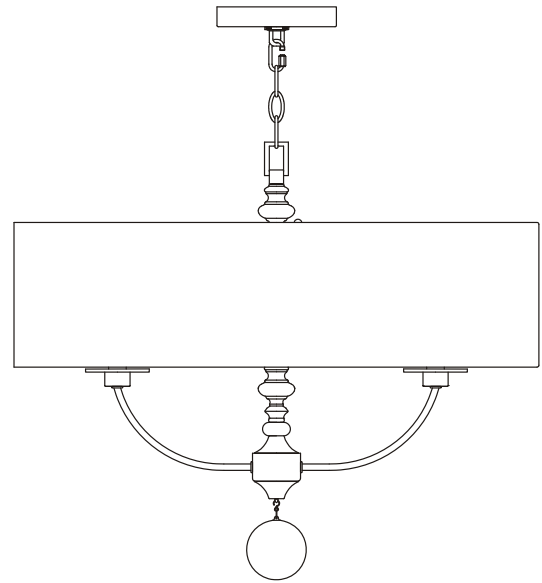

Pendant

**PL3055AGBR**

- 5 -Light Pendant in Oxidized Aged Brass
- Blue Velvet Shade
- No special tools needed for assembly
- Dimmable: NO
- Chain Length: 60"
- Wire Length: 180"
- Certification:

UL/CUL

Dry Location Only

- Canopy dimensions: 5-7/8" x 1"
- Wattage:

PL3055AGBR: Uses five 60W candelabra base lamps max

See dimensional drawing on back.