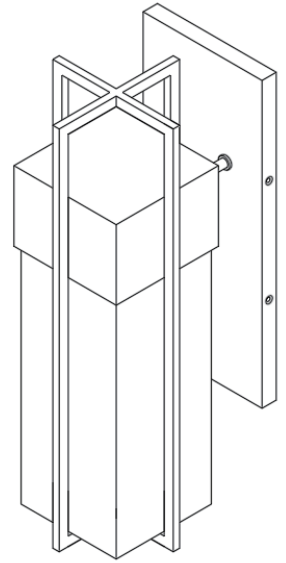

Exterior Wall Lantern

**EL6400GMLED/EL6400BLKLED**

**EL6401 GMLED/EL6401 BLKLED**

- 1 -Light Exterior Wall Lantern in Gunmetal and Black
- EL6400GMLED / EL6401GMLED: White Opal Glass
- EL6400BLKLED / EL6401BLKLED: Clear Seedy Glass
- No special tools needed for assembly
- Dimmable : No
- Color Temperature: 3000K
- Lumens: 770
- Certification:

ETL  
Wet Rated

- Backplate dimensions:

EL6400GMLED/EL6400BLKLED: 14-2/5" x 5-4/5" x 3/4"

EL6401 GMLED/EL6401 BLKLED: 14-2/5" x 5-4/5" x 3/4"

- Wattage:

EL6400GMLED/EL6400BLKLED: Uses one 11 W LED max

EL6401 GMLED/EL6401 BLKLED: Uses one 11 W LED max