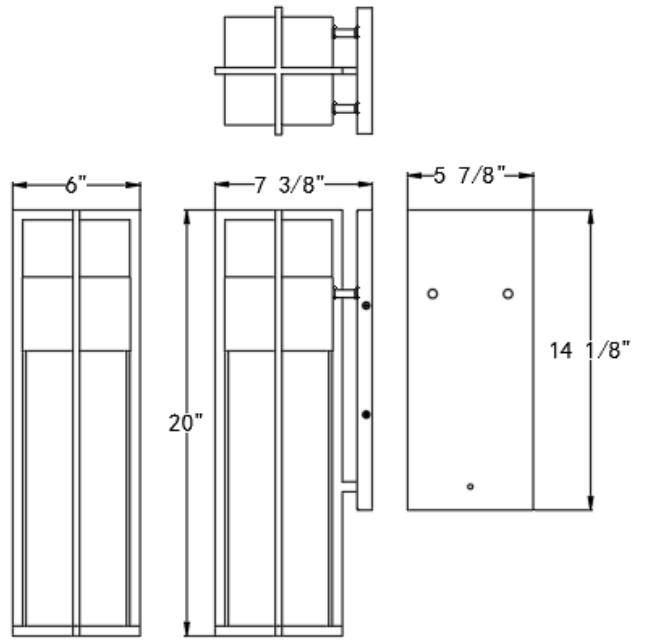

EL6401 GMLED/EL6401 BLKLED