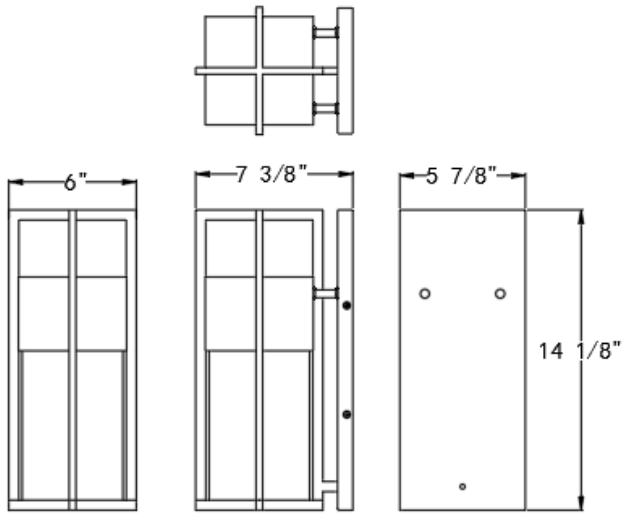

ETL  
Wet Rated

- Backplate dimensions:

EL6400GMLED/EL6400BLKLED: 14-2/5" x 5-4/5" x 3/4"

EL6401 GMLED/EL6401 BLKLED: 14-2/5" x 5-4/5" x 3/4"

- Wattage:

EL6400GMLED/EL6400BLKLED: Uses one 11 W LED max

EL6401 GMLED/EL6401 BLKLED: Uses one 11 W LED max