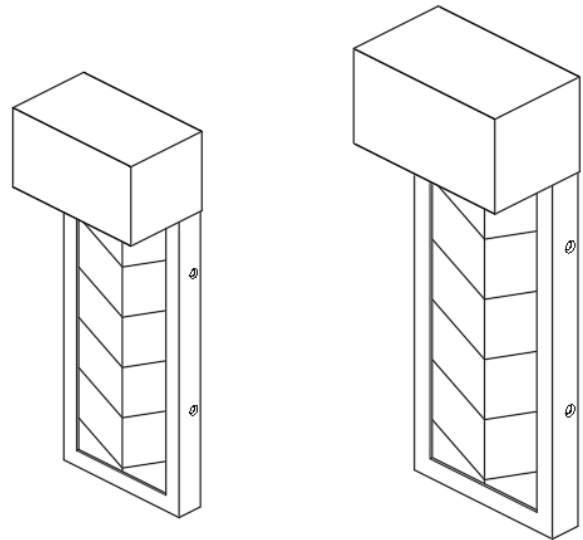

Exterior Wall Lantern

EL6100CHBRLED

EL6101 CHBRLED

- 1 -Light Exterior Wall Lantern in Chocolate Bronze

- Chevron Tile

- No special tools needed for assembly

- Dimmable: No

- Color Temperature : 3000K

- Lumens: 770

- Certification:

ETL

Wet Rated

ADA compliant

- Backplate dimensions:

EL6100CHBRLED: 13"x5"x7/8"

EL6101 CHBRLED: 14-1/2"x6"x7/8"