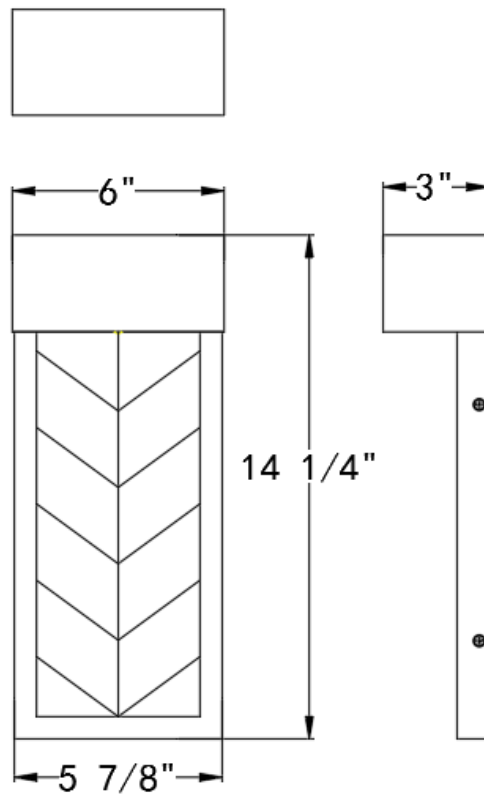

- Lumens: 770

- Certification:

ETL

Wet Rated

ADA compliant

- Backplate dimensions:

EL6100CHBRLED: 13"x5"x7/8"

EL6101 CHBRLED: 14-1/2"x6"x7/8"

- Wattage:

EL6100CHBRLED: Uses one 11 W LED max

EL6101 CHBRLED: Uses one 11 W LED max

See dimension drawing on back.

EL6100CHBRLED

EL6101 CHBRLED