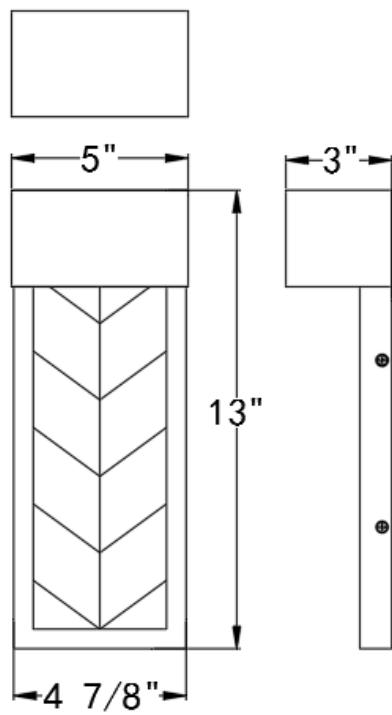

EL6100CHBRLED