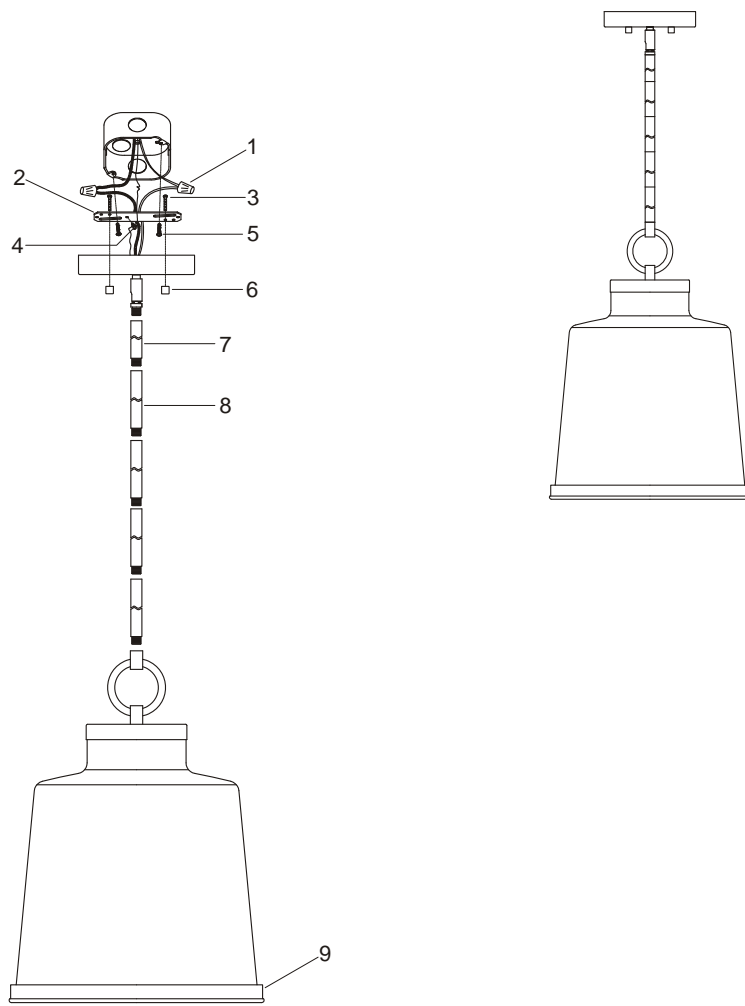

PARK HARBOR®

Pendant

PHPL6791MBAB

No.	Part Name	Spanish	French	Part No.
1	Wire connectors (2pcs)	Conector de cable (2pcs)	Capuchon de connexion (2pcs)	PHSPRHDWRMBABWTY
2	Mounting bar (1pc)	Barra de montaje (1pc)	Barrette de fixation (1pc)	
3	Screw (2pcs)	Tornillo (2pcs)	Vis (2pcs)	
4	Ground Screw (1pc)	Tornillo a tierra (1pc)	Vis de borne de terre (1pc)	
5	Screw (2pcs)	Tornillo (2pcs)	Vis (2pcs)	
6	Finial (2pcs)	Remate (2pcs)	Faîteau (2pcs)	PHSPSTEM6MBAB
7	Stem (1pc)	Vástago (1pc)	Tige (1pc)	
8	Stem (4pcs)	Vástago (4pcs)	Tige (4pcs)	PHSPSTEM12MBAB
9	Metal ring (2pcs)	Anillo metálico (2pcs)	Bague métallique (2pcs)	PHSPRMTLRNGMBABWTY