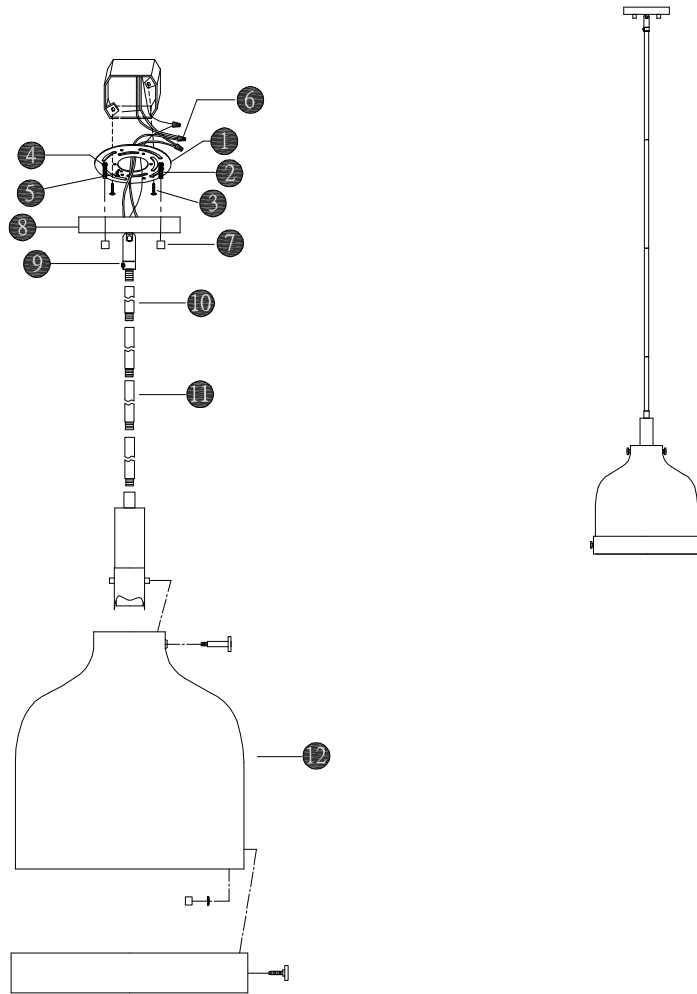

PARK HARBOR®

Mini Pendant

PHPL6681AB

No.	Part Name	Spanish	French	Part No.
1	Mounting Plate (1pc)	Placa de montaje (1pc)	Plaque de montage (1pc)	PHSPPDWRABWTY
2	Mounting Screw (2pcs)	Tornillos de montaje (2pcs)	Vis de montage (2pcs)	
3	Mounting Screw (2pcs)	Tornillos de montaje (2pcs)	Vis de montage (2pcs)	
4	Hex Nut (2pcs)	Tuerca hexagonal (2pcs)	Écrou hexagonal (2pcs)	
5	Ground Screw (1pc)	Tornillo a tierra (1pc)	Vis de borne de terre (1pc)	
6	Wire Nut (3pcs)	Empalme plástico (3pcs)	Capuchon de connexion (3pcs)	
7	Ball Nut (2pcs)	Tuerca esférica (2pcs)	Écrou sphérique (2pcs)	
8	Canopy (1pc)	Marquesina (1pc)	Monture (1pc)	PHSPPCANABWTY
9	Swivel (1pc)	Eslabón giratorio (1pc)	Pivot (1pc)	PHSPPSTEM6AB2
10	Stem (1pc)	Vástago (1pc)	Tige (1pc)	
11	Stem (3pcs)	Vástago (3pcs)	Tige (3pcs)	PHSPPSTEM12AB2
12	Glass Panel (1pc)	Panel de vidrio (1pc)	Panneau en verre (1pc)	PHSPP6681GLSWTY