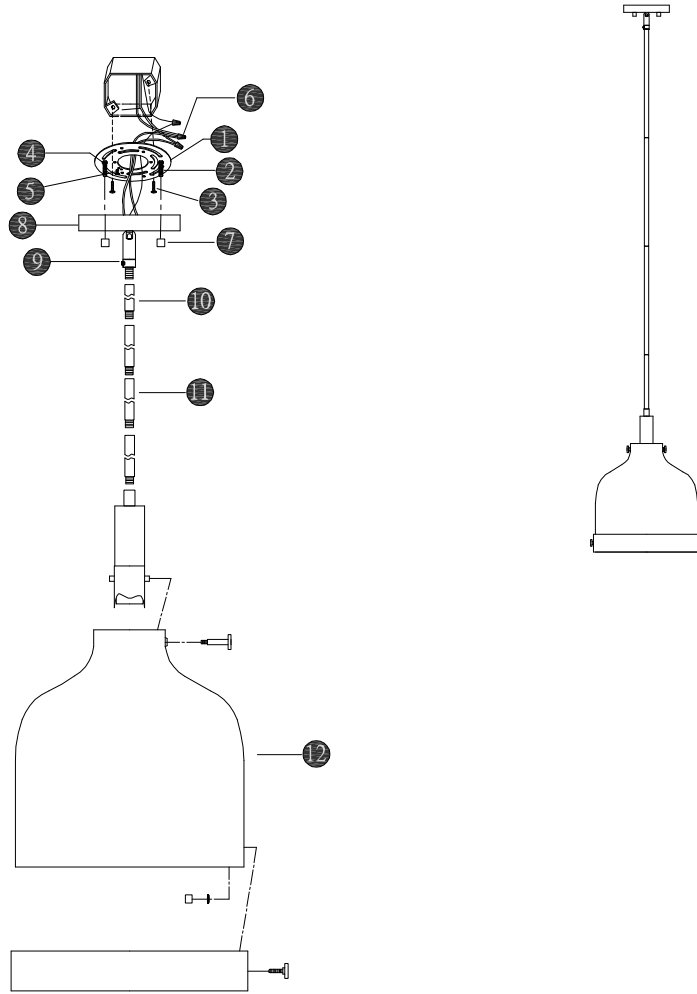

PARK HARBOR®

Mini Pendant

PHPL6681MB

| No. | Part Name | Spanish | French | Part No. |
|-----|-----------------------|-----------------------------|------------------------------|-------------------|
| 1 | Mounting Plate (1pc) | Placa de montaje (1pc) | Plaque de montage (1pc) | PHSP6681HDWRMBWTY |
| 2 | Mounting Screw (2pcs) | Tornillos de montaje (2pcs) | Vis de montage (2pcs) | |
| 3 | Mounting Screw (2pcs) | Tornillos de montaje (2pcs) | Vis de montage (2pcs) | |
| 4 | Hex Nut (2pcs) | Tuerca hexagonal (2pcs) | Écrou hexagonal (2pcs) | |
| 5 | Ground Screw (1pc) | Tornillo a tierra (1pc) | Vis de borne de terre (1pc) | |
| 6 | Wire Nut (3pcs) | Empalme plástico (3pcs) | Capuchon de connexion (3pcs) | |
| 7 | Ball Nut (2pcs) | Tuerca esférica (2pcs) | Écrou sphérique (2pcs) | |
| 8 | Canopy (1pc) | Marquesina (1pc) | Monture (1pc) | PHSPCANMBWTY |
| 9 | Swivel (1pc) | Eslabón giratorio (1pc) | Pivot (1pc) | PHSP1061STEM6MB |
| 10 | Stem (1pc) | Vástago (1pc) | Tige (1pc) | |
| 11 | Stem (3pcs) | Vástago (3pcs) | Tige (3pcs) | PHSP1061STEM12MB |
| 12 | Glass Panel (1pc) | Panel de vidrio (1pc) | Panneau en verre (1pc) | PHSP6681GLSWTY |