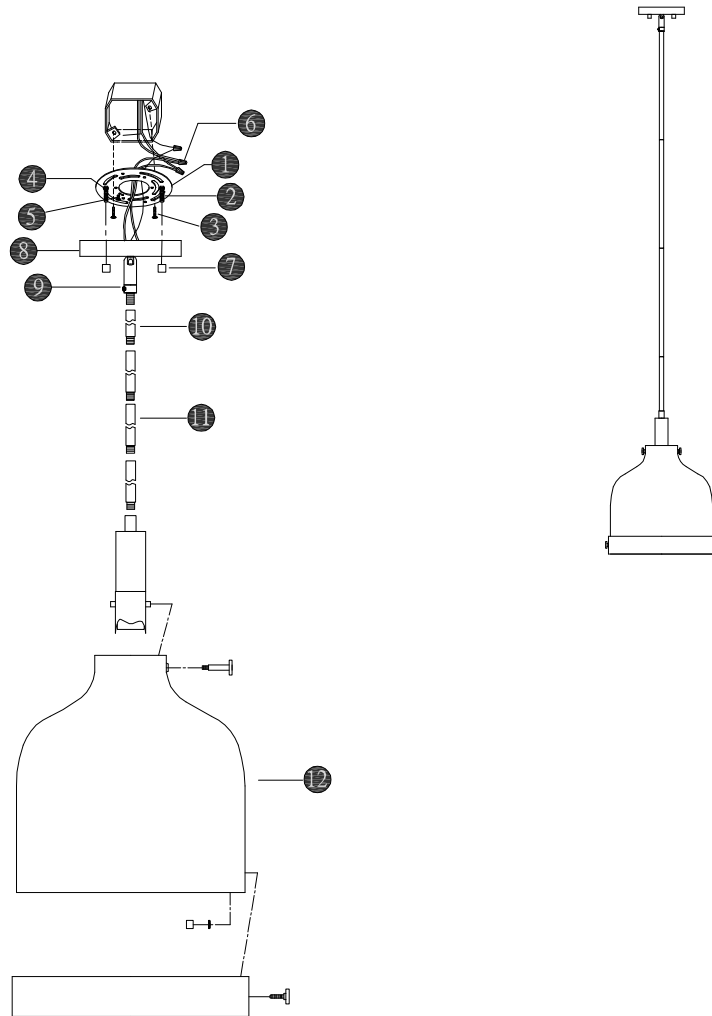

PARK HARBOR®

Mini Pendant

PHPL6681PN

No.	Part Name	Spanish	French	Part No.
1	Mounting Plate (1pc)	Placa de montaje (1pc)	Plaque de montage (1pc)	PHSPP6681HDWRWTY
2	Mounting Screw (2pcs)	Tornillos de montaje (2pcs)	Vis de montage (2pcs)	
3	Mounting Screw (2pcs)	Tornillos de montaje (2pcs)	Vis de montage (2pcs)	
4	Hex Nut (2pcs)	Tuerca hexagonal (2pcs)	Écrou hexagonal (2pcs)	
5	Ground Screw (1pc)	Tornillo a tierra (1pc)	Vis de borne de terre (1pc)	
6	Wire Nut (3pcs)	Empalme plástico (3pcs)	Capuchon de connexion (3pcs)	
7	Ball Nut (2pcs)	Tuerca esférica (2pcs)	Écrou sphérique (2pcs)	
8	Canopy (1pc)	Marquesina (1pc)	Monture (1pc)	PHSPPCANPNWTY
9	Swivel (1pc)	Eslabón giratorio (1pc)	Pivot (1pc)	PHSP1061STEM6PN
10	Stem (1pc)	Vástago (1pc)	Tige (1pc)	PHSP1061STEM12PN
11	Stem (3pcs)	Vástago (3pcs)	Tige (3pcs)	PHSPP6681GLSWTY
12	Glass Panel (1pc)	Panel de vidrio (1pc)	Panneau en verre (1pc)