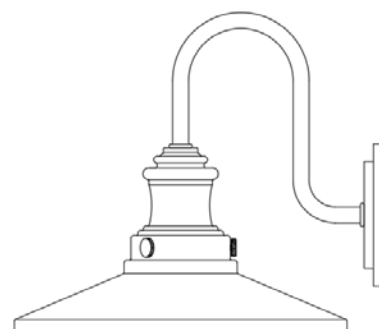

PARK HARBOR[®]

Pimmitt

Exterior Wall Lantern

PHEL5800ORBAB

PHEL5801ORBAB

· 1-Light Exterior Wall Lantern in Oil Rubbed Bronze and Antique Brass

· Fixture Material: Cast Aluminium

· No special tools needed for assembly

· Certification:

ETL

PHEL5800ORBAB/PHEL5801ORBAB: Wet Rated

Dark Sky Compliant

· Backplate dimensions:

PHEL5800ORBAB: 5" x 5" x 0.86"

PHEL5801ORBAB: 6" x 6" x 0.86"

· Wattage: