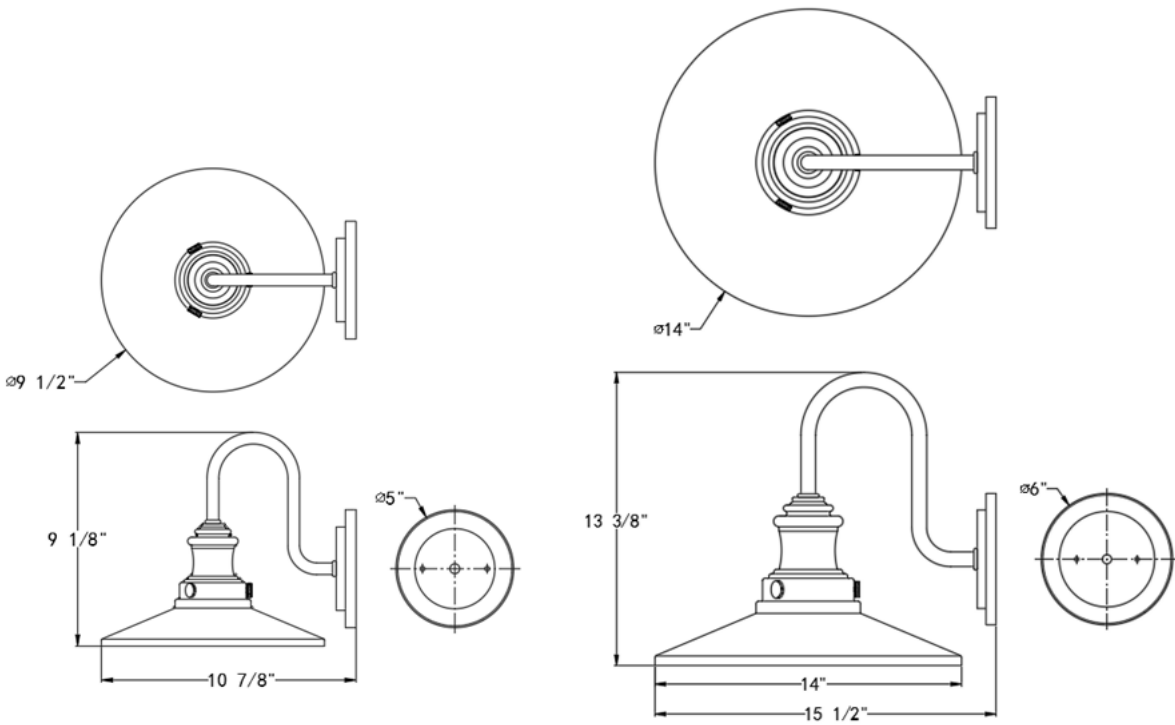

PHFEL5800ORBAB

PHFEL5801ORBAB