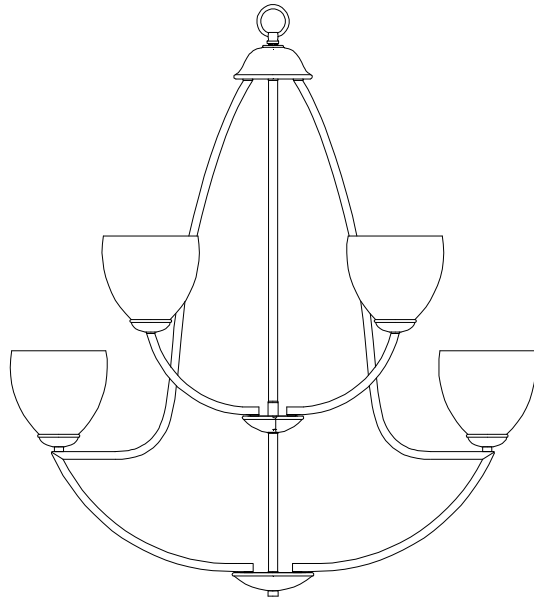

FOUNDATIONS™
BY PARK HARBOR®

Rowanty

Chandelier

PHFHL1059ORB/BN

- 9 -Light Chandelier in Oil Rubbed Bronze or Brushed Nickel
- Etched White Glass
- No special tools needed for assembly
- Dimmable: No
- Chain Length: 84"
- Wire Length: 240"
- Certification:
 - ETL
 - Dry Location Only
- Canopy dimensions: 5.5" x 1.375"
- Wattage:
 - PHFHL1059ORB/BN: Uses nine 60W medium base lamps max