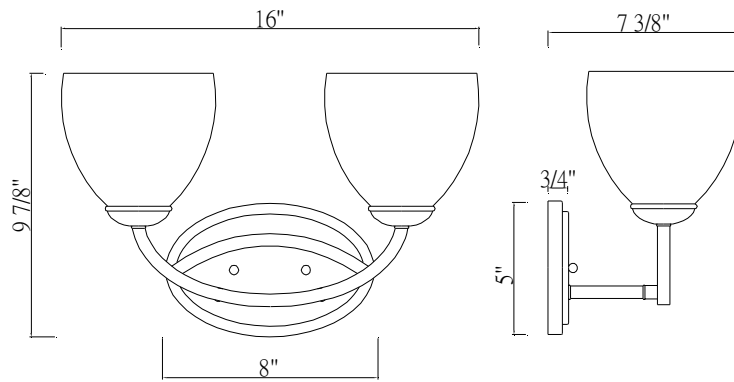

FOUNDATIONS™
BY PARK HARBOR®

Rowanty

Vanity Light

PHFVL1051ORB/BN/PC

PHFVL1052ORB/BN/PC

PHFVL1053ORB/BN/PC

- 1, 2, or 3 -Light Vanity Light in Oil Rubbed Bronze, Brushed Nickel or Chrome
- Etched White Glass
- No special tools needed for assembly
- Dimmable: No
- Mount Position: Up Or Down
- Certification:
 - ETL
 - Damp Rated
- Backplate dimensions: 8" x 5" x 0.75"
- Wattage:
 - PHFVL1051ORB/BN/PC: Uses one 100W medium base lamps max
 - PHFVL1052ORB/BN/PC: Uses two 100W medium base lamps max
 - PHFVL1053ORB/BN/PC: Uses three 100W medium base lamps max

See dimensional drawing on back.

© 2019 Ferguson Enterprises, Inc. 000000 1/19

Fergusonshowrooms.com

PHFVL1041ORB/BN/PC

PHFVL1042ORB/BN/PC

PHFVL1043ORB/BN/PC