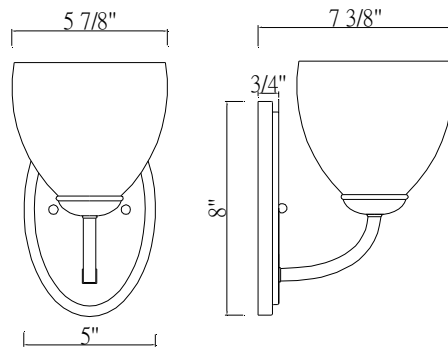

FOUNDATIONS™
BY PARK HARBOR®

Rowanty

Vanity Light

PHFVL1051ORB/BN/PC

PHFVL1052ORB/BN/PC

PHFVL1053ORB/BN/PC

- 1, 2, or 3 -Light Vanity Light in Oil Rubbed Bronze, Brushed Nickel or Chrome
- Etched White Glass
- No special tools needed for assembly
- Dimmable: No
- Mount Position: Up Or Down
- Certification:
 - ETL
 - Damp Rated
- Backplate dimensions: 8" x 5" x 0.75"
- Wattage:
 - PHFVL1051ORB/BN/PC: Uses one 100W medium base lamps max
 - PHFVL1052ORB/BN/PC: Uses two 100W medium base lamps max
 - PHFVL1053ORB/BN/PC: Uses three 100W medium base lamps max

See dimensional drawing on back.

© 2019 Ferguson Enterprises, Inc. 000000 1/19

Fergusonshowrooms.com

PHFVL1041ORB/BN/PC

PHFVL1042ORB/BN/PC

PHFVL1043ORB/BN/PC