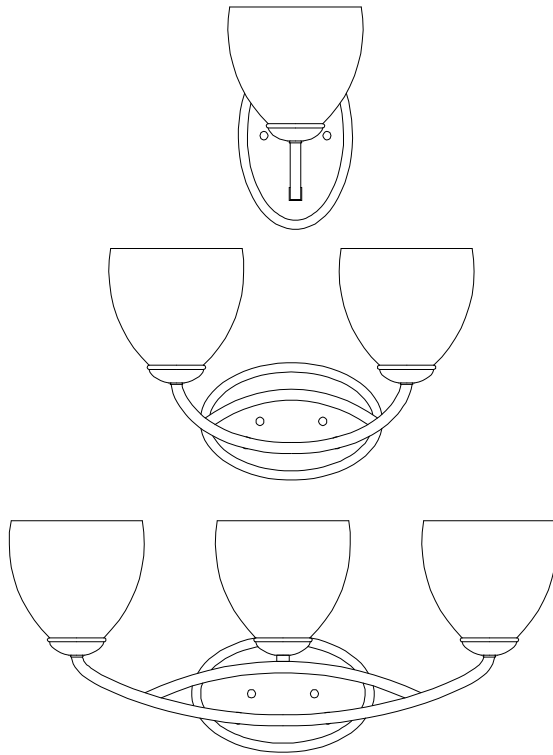

FOUNDATIONS™
BY PARK HARBOR®

Rowanty

Vanity Light

PHFVL1051ORB/BN/PC

PHFVL1052ORB/BN/PC

PHFVL1053ORB/BN/PC

- 1, 2, or 3 -Light Vanity Light in Oil Rubbed Bronze, Brushed Nickel or Chrome
- Etched White Glass
- No special tools needed for assembly
- Dimmable: No
- Mount Position: Up Or Down
- Certification:
 - ETL
 - Damp Rated
- Backplate dimensions: 8" x 5" x 0.75"
- Wattage:
 - PHFVL1051ORB/BN/PC: Uses one 100W medium base lamps max
 - PHFVL1052ORB/BN/PC: Uses two 100W medium base lamps max
 - PHFVL1053ORB/BN/PC: Uses three 100W medium base lamps max

See dimensional drawing on back.

© 2019 Ferguson Enterprises, Inc. 000000 1/19

Fergusonshowrooms.com

PHFVL1041ORB/BN/PC

PHFVL1042ORB/BN/PC

PHFVL1043ORB/BN/PC