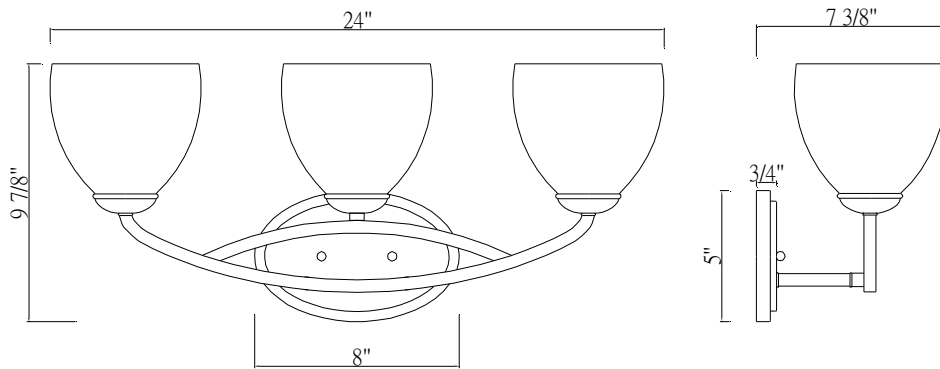

FOUNDATIONS™
BY PARK HARBOR®

Rowanty

Vanity Light

PHFVL1051ORB/BN/PC

PHFVL1052ORB/BN/PC

PHFVL1053ORB/BN/PC

- 1, 2, or 3 -Light Vanity Light in Oil Rubbed Bronze, Brushed Nickel or Chrome
- Etched White Glass
- No special tools needed for assembly
- Dimmable: No
- Mount Position: Up Or Down
- Certification:
 - ETL
 - Damp Rated
- Backplate dimensions: 8" x 5" x 0.75"
- Wattage:
 - PHFVL1051ORB/BN/PC: Uses one 100W medium base lamps max
 - PHFVL1052ORB/BN/PC: Uses two 100W medium base lamps max
 - PHFVL1053ORB/BN/PC: Uses three 100W medium base lamps max

See dimensional drawing on back.

© 2019 Ferguson Enterprises, Inc. 000000 1/19

Fergusonshowrooms.com

PHFVL1041ORB/BN/PC

PHFVL1042ORB/BN/PC

PHFVL1043ORB/BN/PC