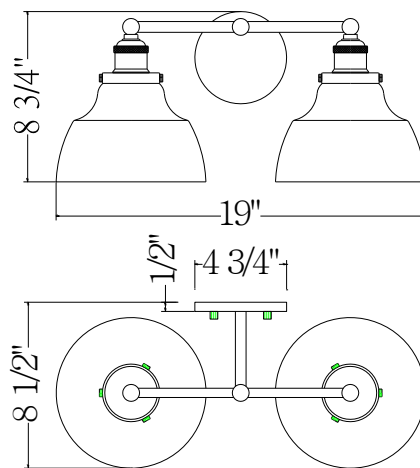

PHVL3071ORBR-AB/PC