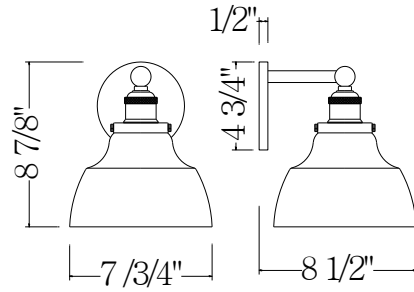

PHVL3071ORBR-AB/PC

PHVL3072ORBR-AB/PC

PHVL3073ORBR-AB/PC