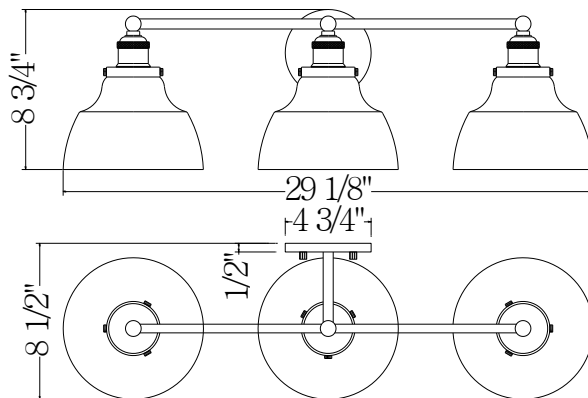

PHVL3072ORBR-AB/PC