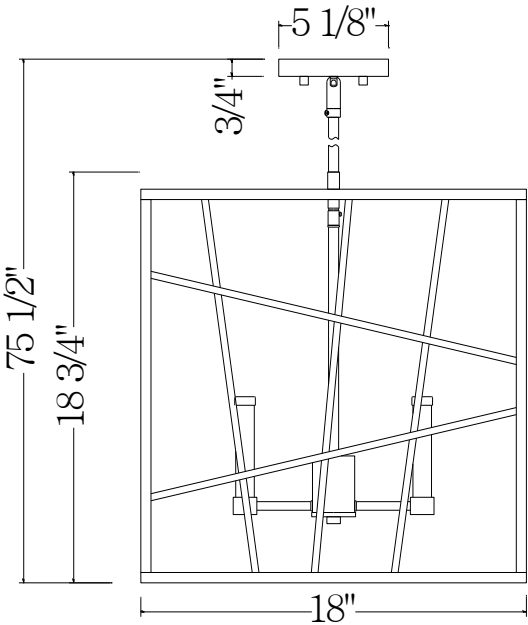

PARK HARBOR™

PHPL6384TBPN