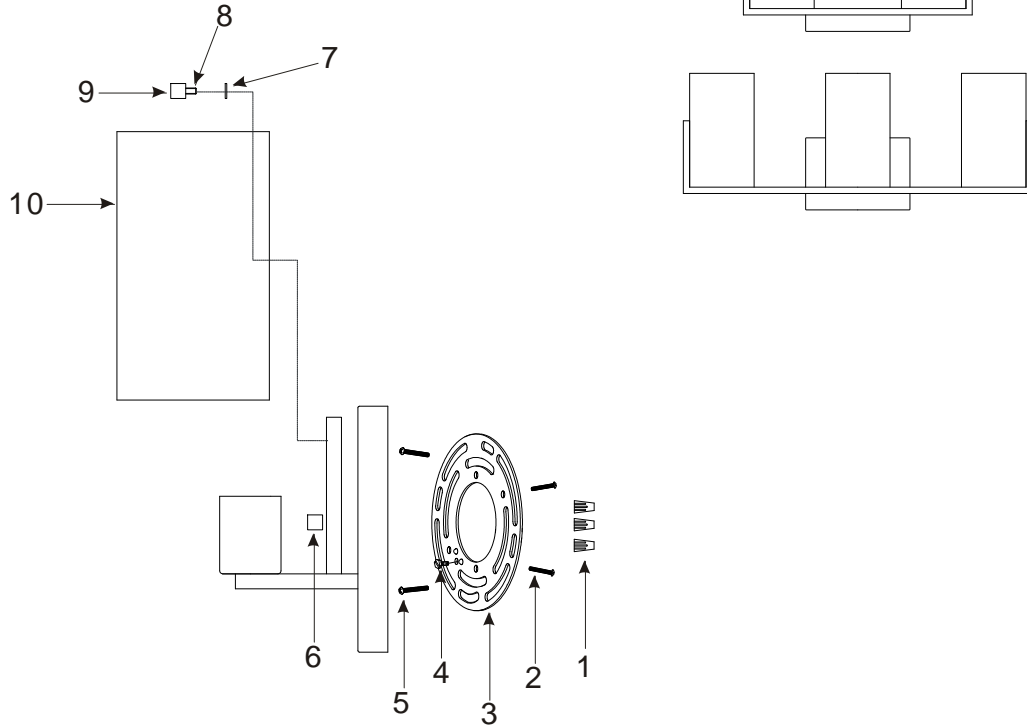

PARK HARBOR™

PHVL3131/3132/3133PC

Lakeview Parts Breakdown

No.	Part Name	Spanish	French	Part No.
1	Wire connectors (3pcs)	Conector de cable (3pcs)	Capuchon de connexion (3pcs)	PHSP313HDWRWTY
2	Screw (2pcs)	Tornillo (2pcs)	Vis (2pcs)	
3	circular strap(1pc)	correa circular(1pc)	correa circular(1pc)	
4	Ground Screw (1pc)	Tornillo a tierra (1pc)	Vis de borne de terre (1pc)	
5	Screw (1pc)	Tornillo (1pc)	Vis (1pc)	
6	Finial (2pcs)	Remate (2pcs)	Faîteau (2pcs)	
7	Washer(1, 2 or 3pcs)	Arandela(1, 2 or 3pcs)	Rondelle(1, 2 or 3pcs)	
8	Screw (1, 2 or 3pcs)	Tornillo(1, 2 or 3pcs)	Vis (1, 2 or 3pcs)	
9	Finial (1, 2 or 3pcs)	Remate (1, 2 or 3pcs)	Faîteau (1, 2 or 3pcs)	
10	Glass (1, 2 or 3pcs)	Vidrio (1, 2 or 3pcs)	Verre (1, 2 or 3pcs)	