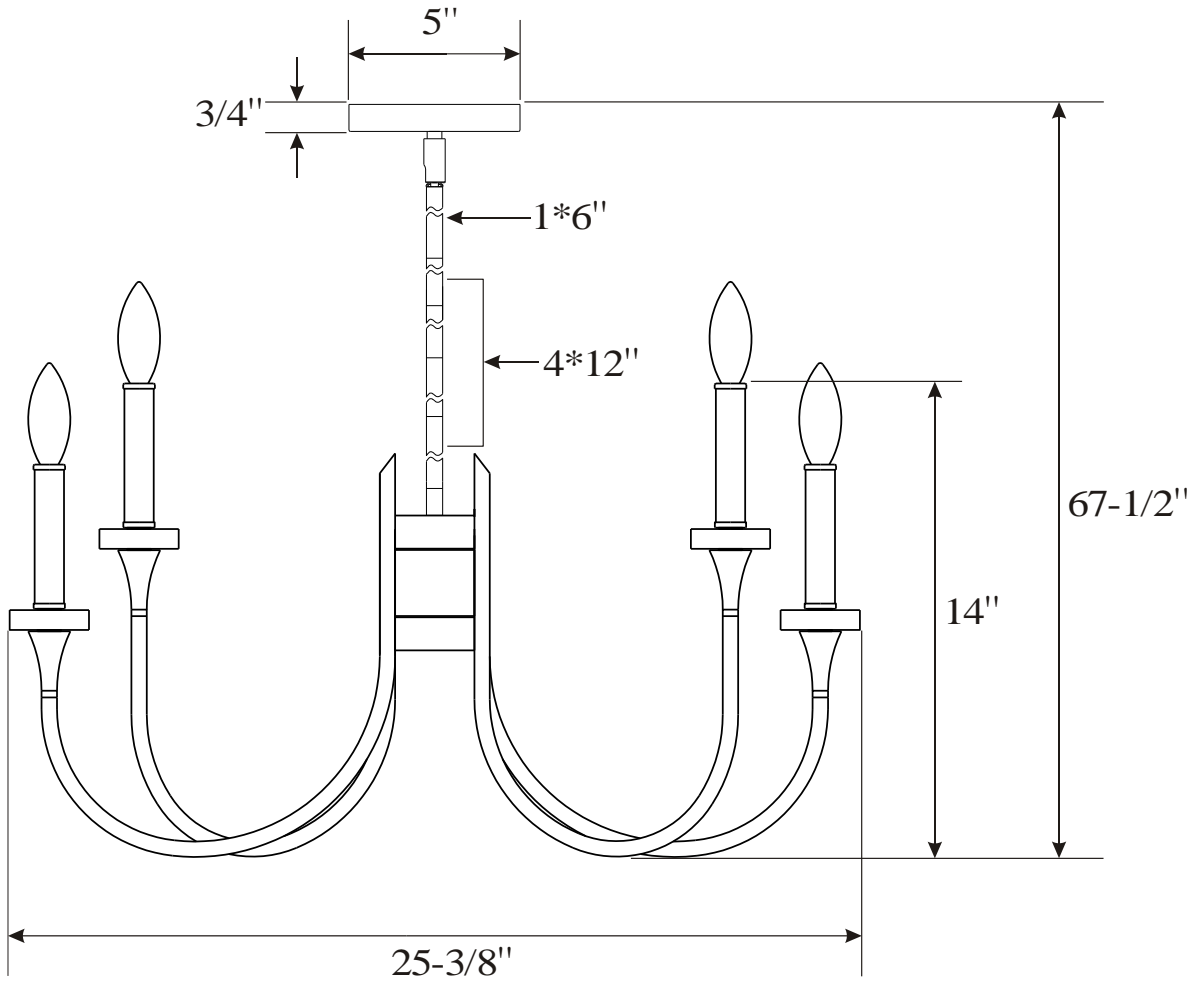

PPHL6448BK