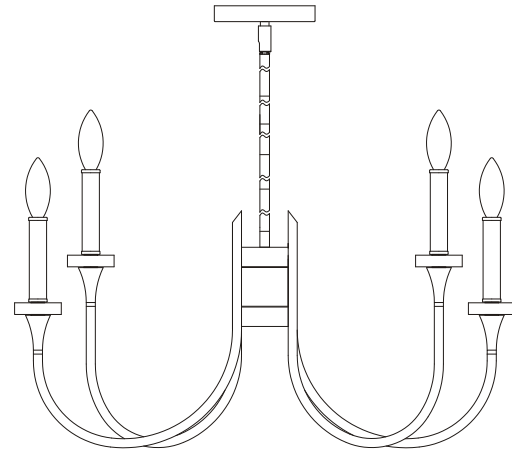

PARK HARBOR™

PHHL6448BK

Blackpool Parts Breakdown

No.	Part Name	Spanish	French	Part No.
1	Wire connectors (3pcs)	Conector de cable (3pcs)	Capuchon de connexion (3pcs)	PHSP6448HDWRWTY
2	Ground Screw (1pc)	Tornillo a tierra (1pc)	Vis de borne de terre (1pc)	
3	Mounting bar (1pc)	Barra de montaje (1pc)	Barrette de fixation (1pc)	
4	Screw (2pc)	Tornillo (2pc)	Vis (2pc)	
5	Screw (2pc)	Tornillo (2pc)	Vis (2pc)	
6	Follower (8pcs)	Casquillo (8pcs)	Abat-jour (8pcs)	PHSP6448TUBEWTY
7	Candle tube (8pcs)	Tubo para velas (8pcs)	Tube de bougie (8pcs)	