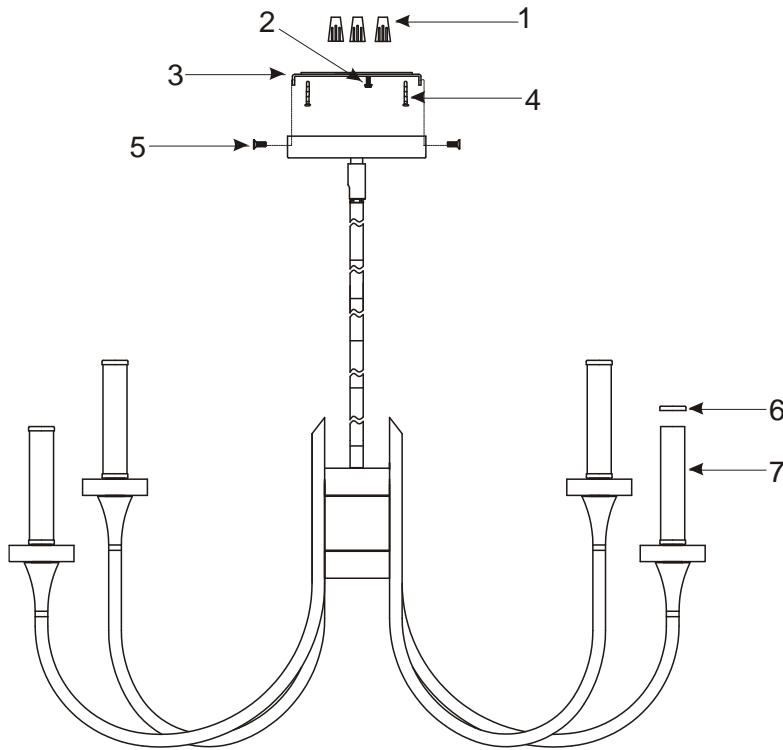

PARK HARBOR™

PHHL6448BK

Blackpool Parts Breakdown

No.	Part Name	Spanish	French	Part No.
1	Wire connectors (3pcs)	Conector de cable (3pcs)	Capuchon de connexion (3pcs)	PHSP6448HDWRWTY
2	Ground Screw (1pc)	Tornillo a tierra (1pc)	Vis de borne de terre (1pc)	
3	Mounting bar (1pc)	Barra de montaje (1pc)	Barrette de fixation (1pc)	
4	Screw (2pc)	Tornillo (2pc)	Vis (2pc)	
5	Screw (2pc)	Tornillo (2pc)	Vis (2pc)	
6	Follower (8pcs)	Casquillo (8pcs)	Abat-jour (8pcs)	PHSP6448TUBEWTY
7	Candle tube (8pcs)	Tubo para velas (8pcs)	Tube de bougie (8pcs)	