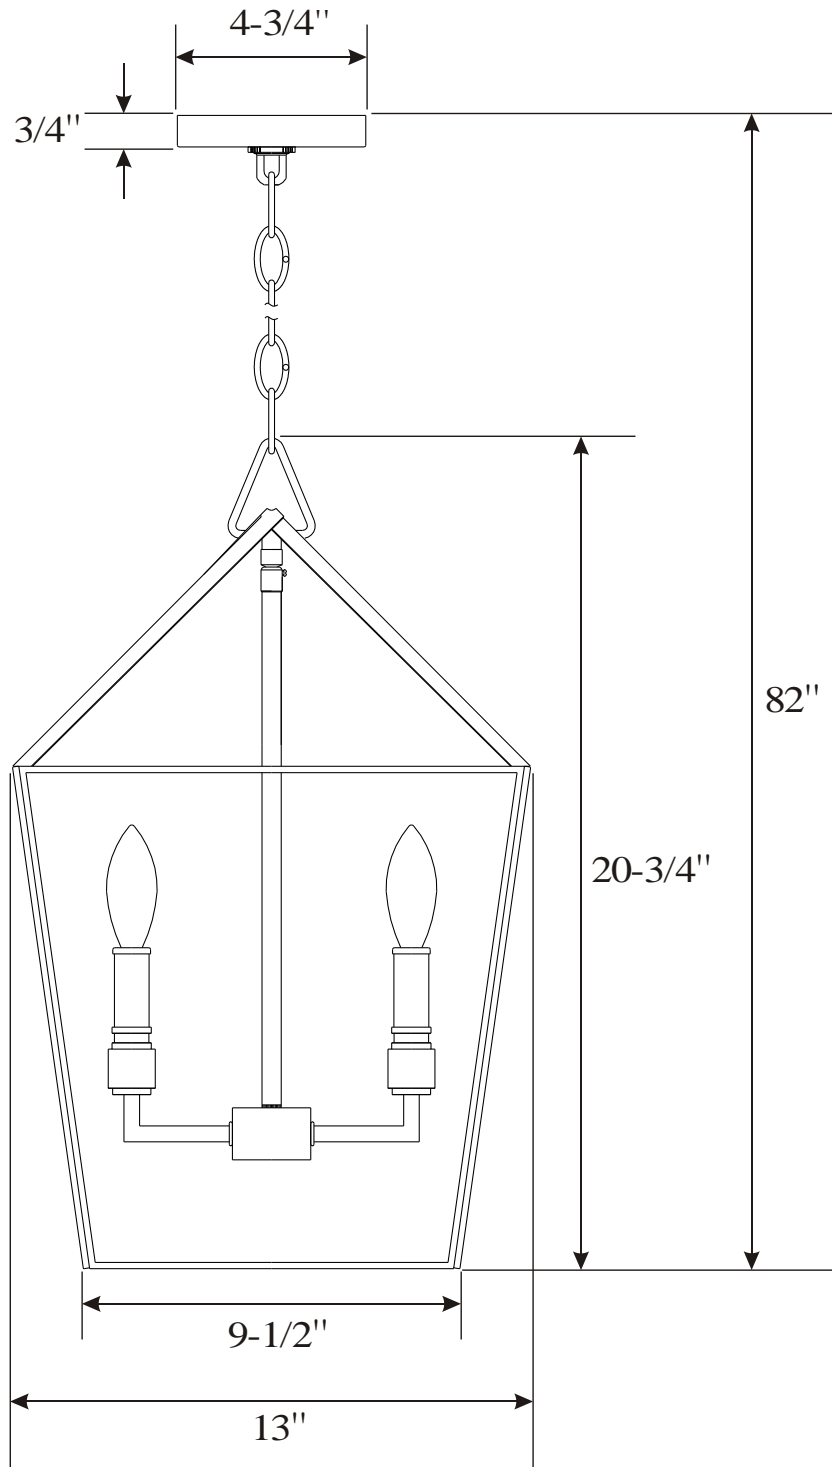

## Pendant

PHPL6604PN

- 4 -Light Pendant in Polished Nickel
- No special tools needed for assembly
- Wattage:

PHPL6604PN: Uses four 60W candelabra base lamps max

PHPL6604PN