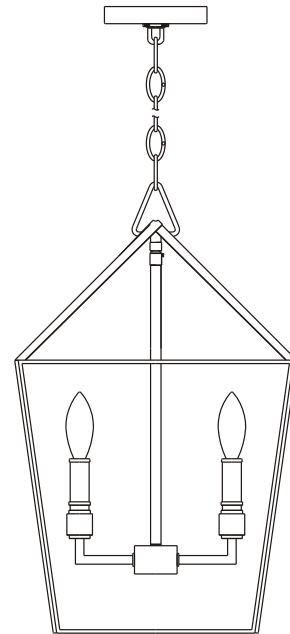

## Pendant

PHPL6604PN

- 4 -Light Pendant in Polished Nickel
- No special tools needed for assembly
- Wattage:

PHPL6604PN: Uses four 60W candelabra base lamps max

PHPL6604PN