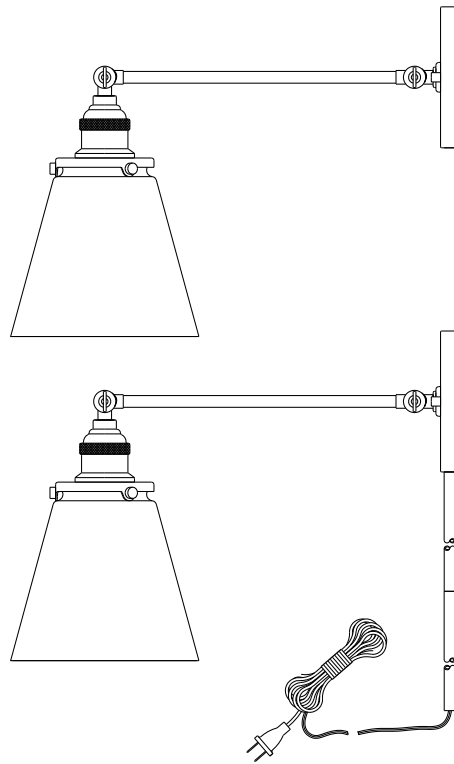

PARK HARBOR™

Sconce

PHWL3331PN/AGBR

- 1 - Light Sconce in Polished Nickel or Aged Brass
- No special tools needed for assembly
- Clear Glass
- Wattage:

PHWL3331PN/AGBR: Uses one ST58 60W medium base lamps max