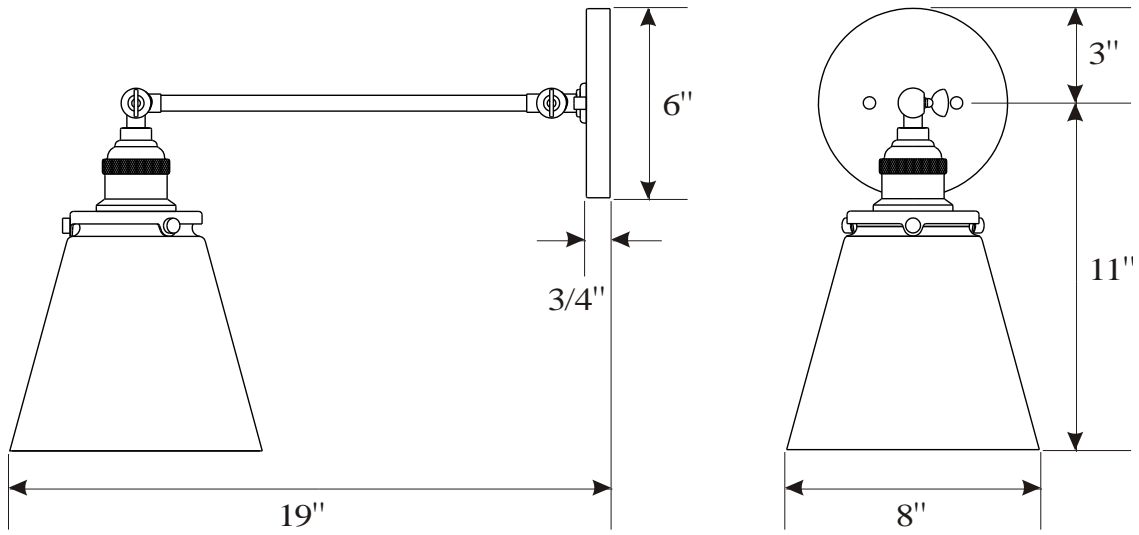

PHWL3331PN/AGBR