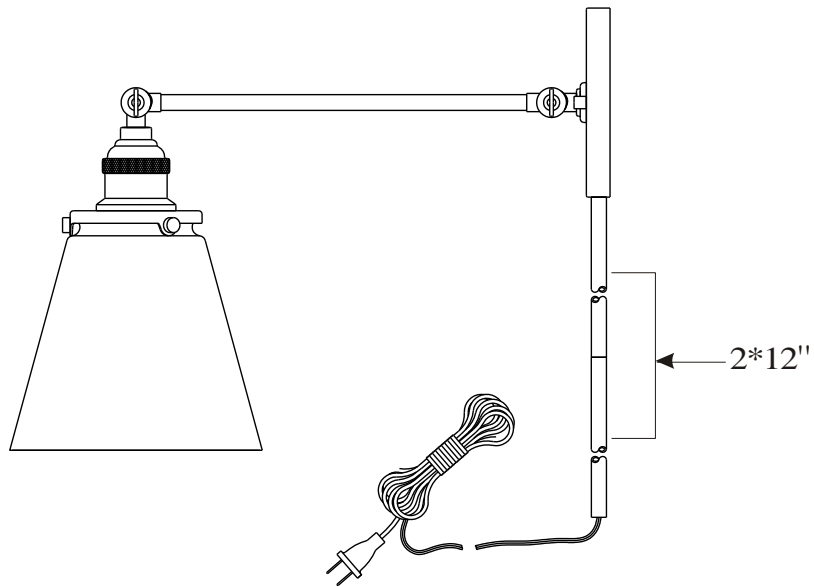

PHWL3331PN/AGBR