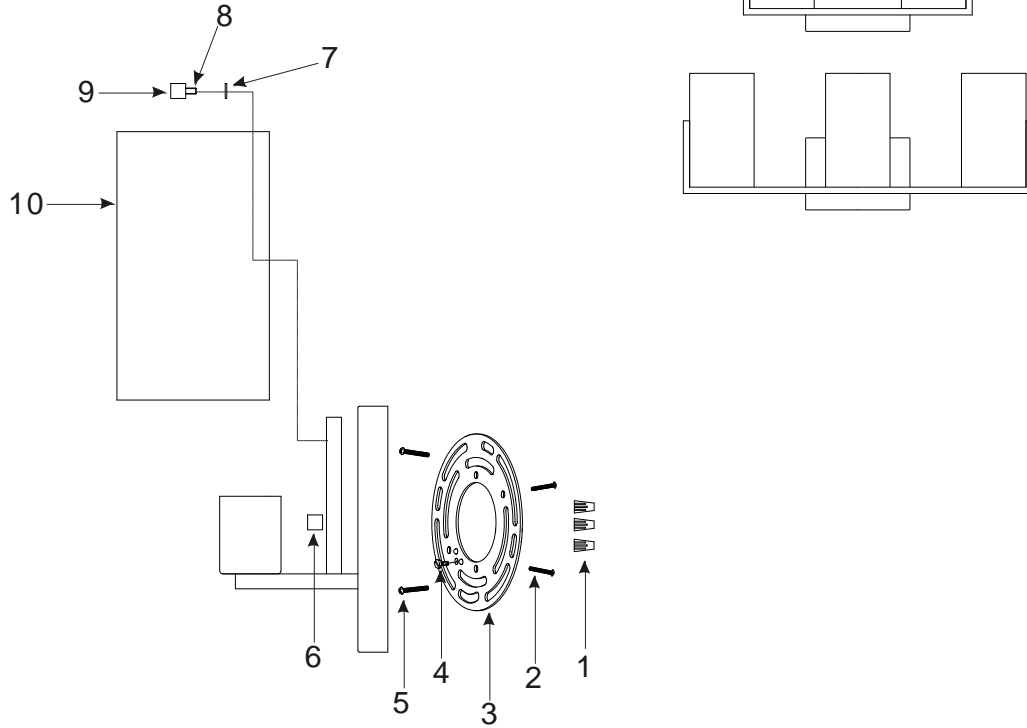

# PARK HARBOR™

PHVL3131/3132/3133PC

Lakeview Parts Breakdown

No.	Part Name	Spanish	French	Part No.
1	Wire connectors (3pcs)	Conector de cable (3pcs)	Capuchon de connexion (3pcs)	PHSP313HDWRWTY
2	Screw (2pcs)	Tornillo (2pcs)	Vis (2pcs)	
3	circular strap(1pc)	correa circular(1pc)	correa circular(1pc)	
4	Ground Screw (1pc)	Tornillo a tierra (1pc)	Vis de borne de terre (1pc)	
5	Screw (1pc)	Tornillo (1pc)	Vis (1pc)	
6	Finial (2pcs)	Remate (2pcs)	Faîteau (2pcs)	
7	Washer(1, 2 or 3pcs)	Arandela(1, 2 or 3pcs)	Rondelle(1, 2 or 3pcs)	
8	Screw (1, 2 or 3pcs)	Tornillo(1, 2 or 3pcs)	Vis (1, 2 or 3pcs)	
9	Finial (1, 2 or 3pcs)	Remate (1, 2 or 3pcs)	Faîteau (1, 2 or 3pcs)	
10	Glass (1, 2 or 3pcs)	Vidrio (1, 2 or 3pcs)	Verre (1, 2 or 3pcs)	