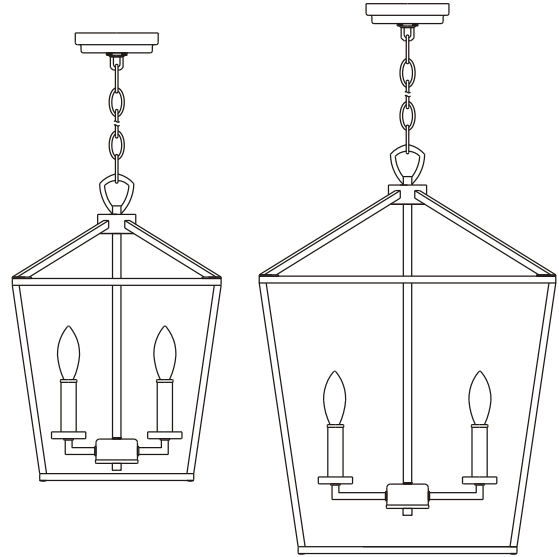

## Hillpoint Pendant

PHPL6483PN/BK  
PHPL6486PN/BK

- 3 or 6 -Light Pendant in Polished Nickel or Black
- White linen shade
- No special tools needed for assembly
- Wattage:

PHPL6483PN/BK: Uses three 60W candelabra base lamps max