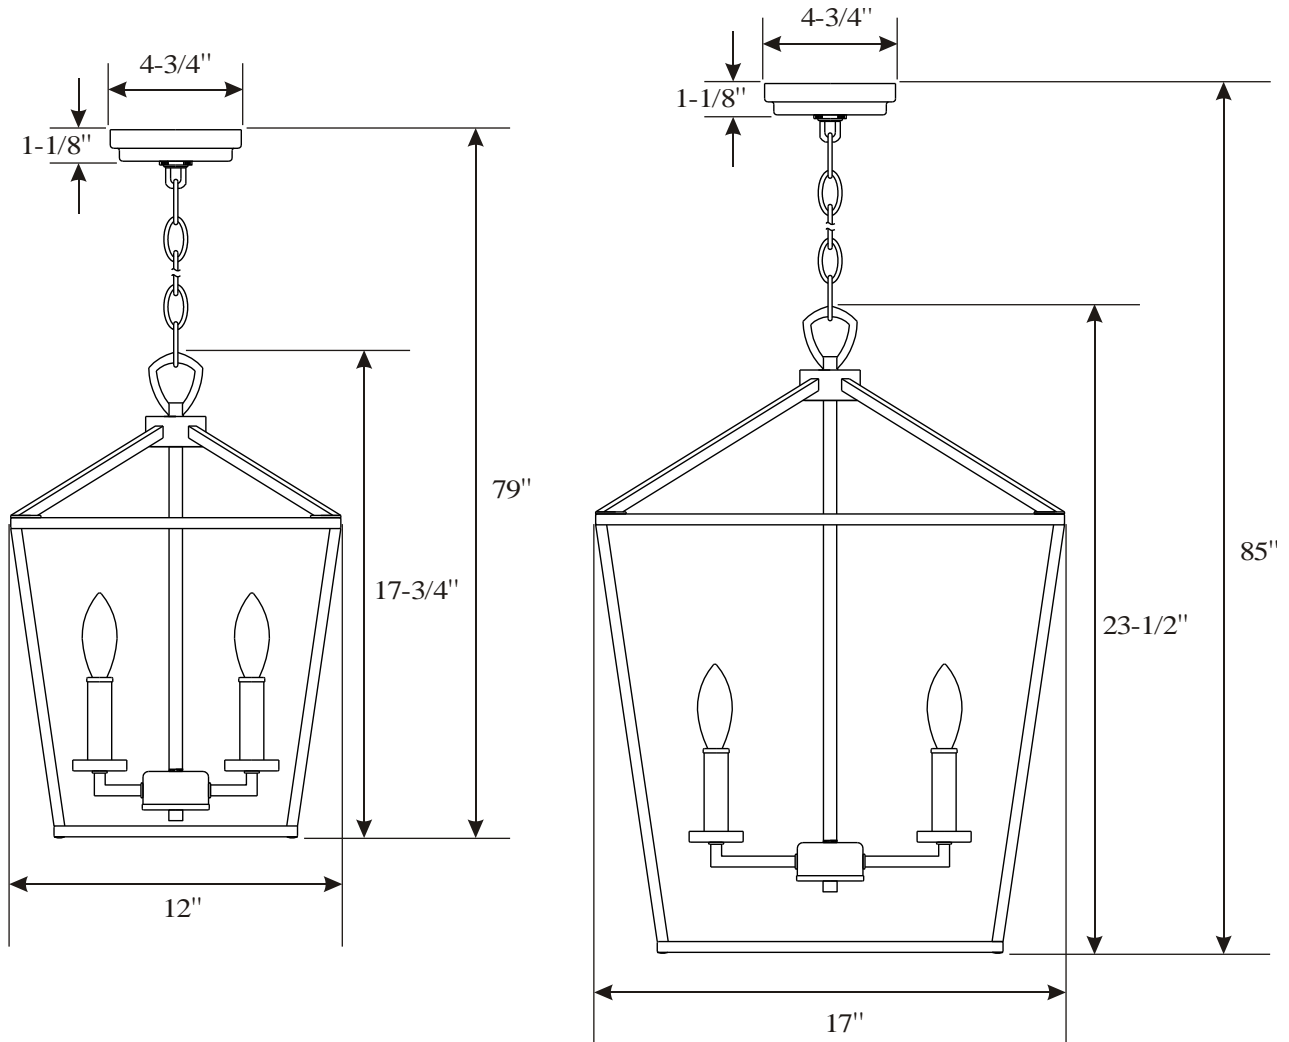

PHPL6483PN/BK

PHPL6486PN/BK