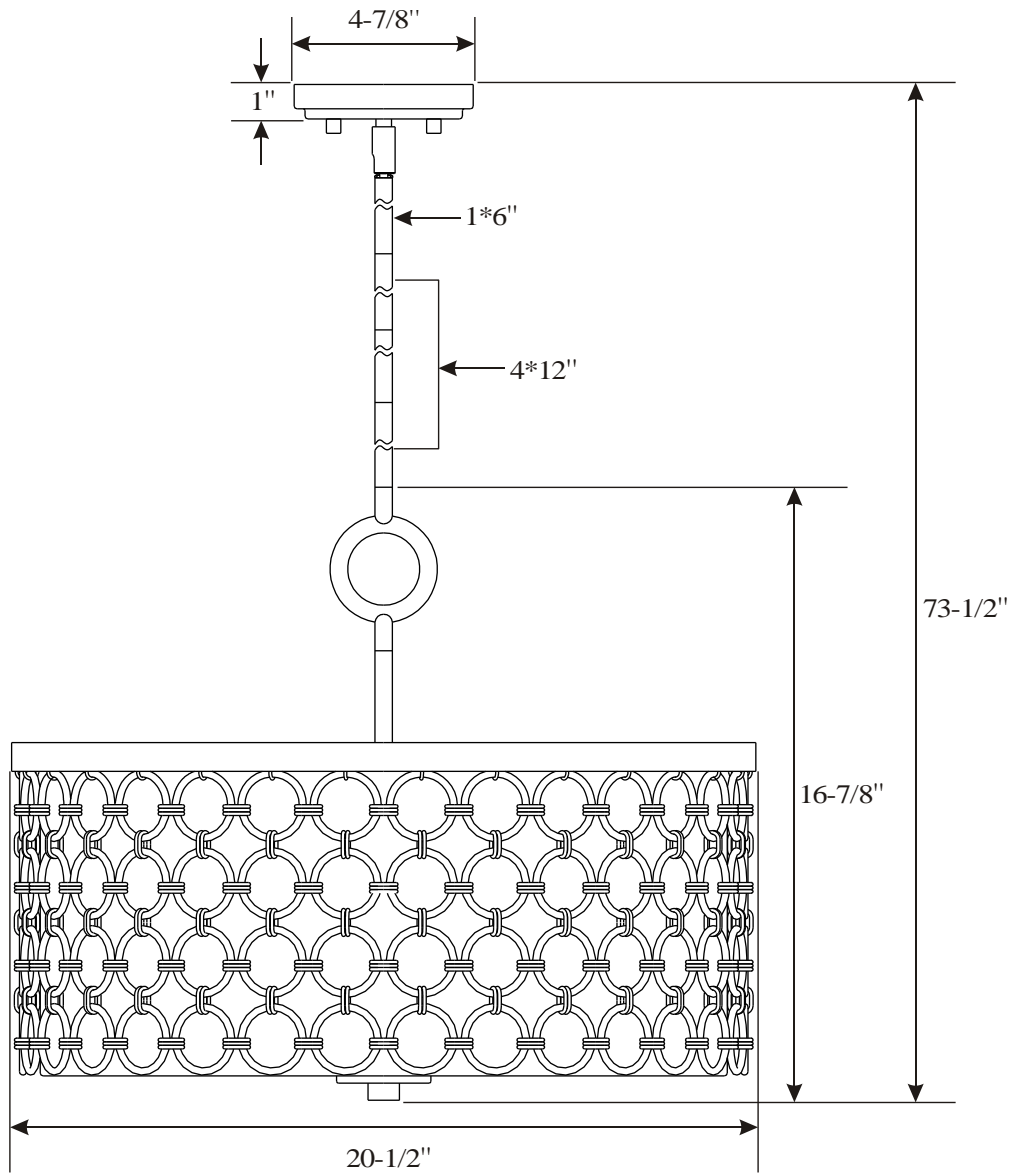

PHPL6623PABR