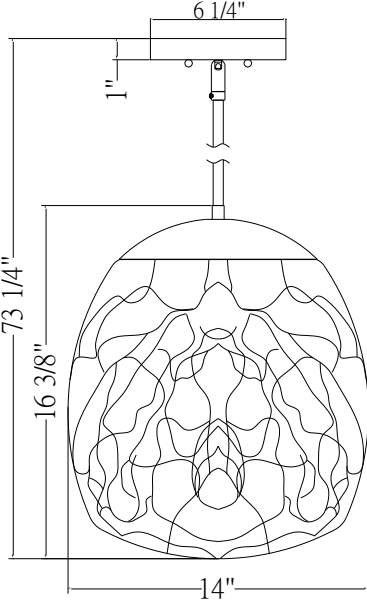

PHPL6311BN