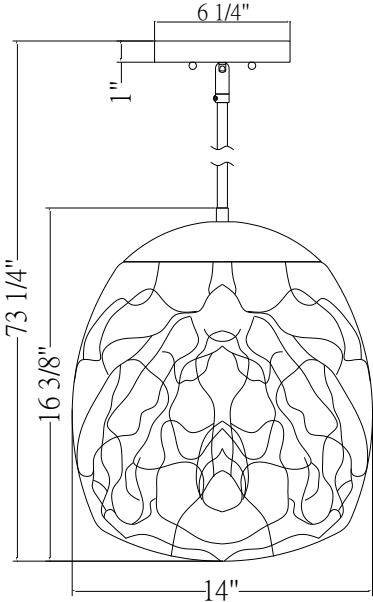

PARK HARBOR™

PHPL6301BN