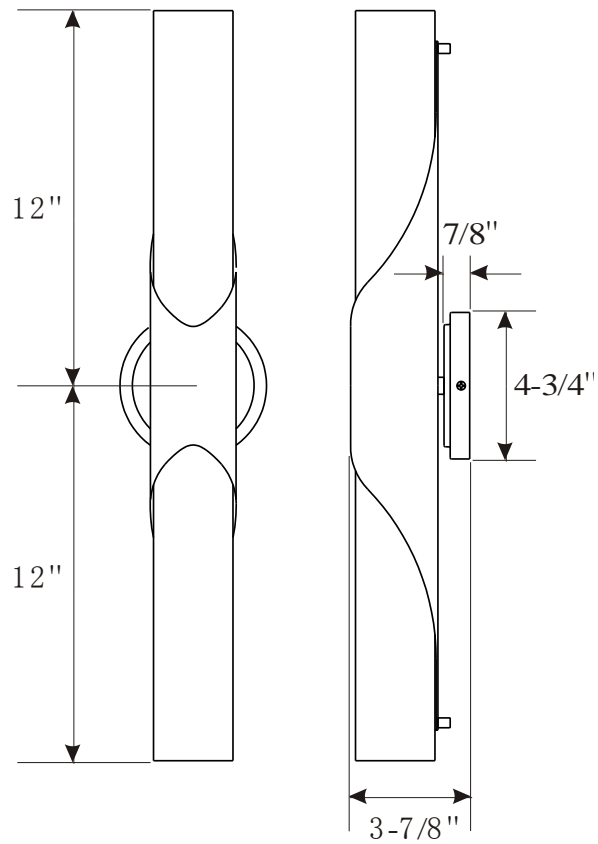

PARK HARBOR™

Bristol Commons Vanity Light

PHVL3118PC

PHVL3124PC

- 2 - Light Vanity Light in Polished Chrome
- Opal Etched glass
- No special tools needed for assembly
- Mount in up or down position
- Wattage:

PHVL3118PC: Uses two T10 60W medium base lamps max

PHVL3124PC: Uses two T10 60W medium base lamps max

PHVL3118PC

PHVL3124PC