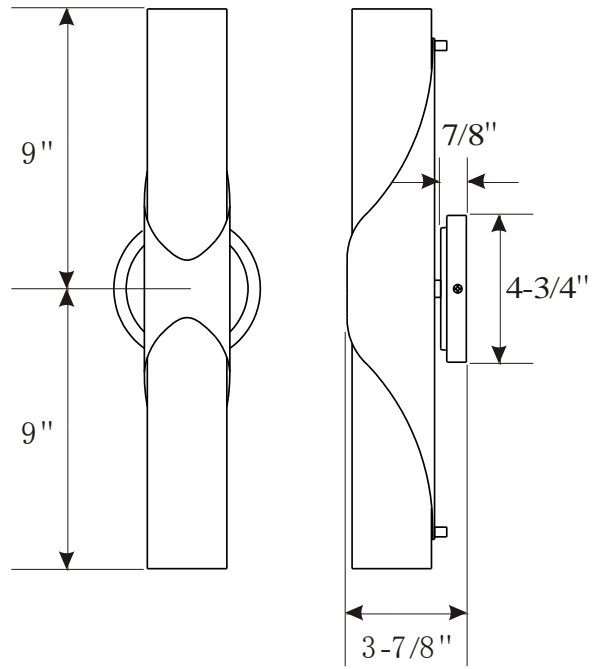

PARK HARBOR™

Bristol Commons Vanity Light

PHVL3118PC

PHVL3124PC

- 2 - Light Vanity Light in Polished Chrome
- Opal Etched glass
- No special tools needed for assembly
- Mount in up or down position
- Wattage:

PHVL3118PC: Uses two T10 60W medium base lamps max

PHVL3124PC: Uses two T10 60W medium base lamps max

PHVL3118PC

PHVL3124PC