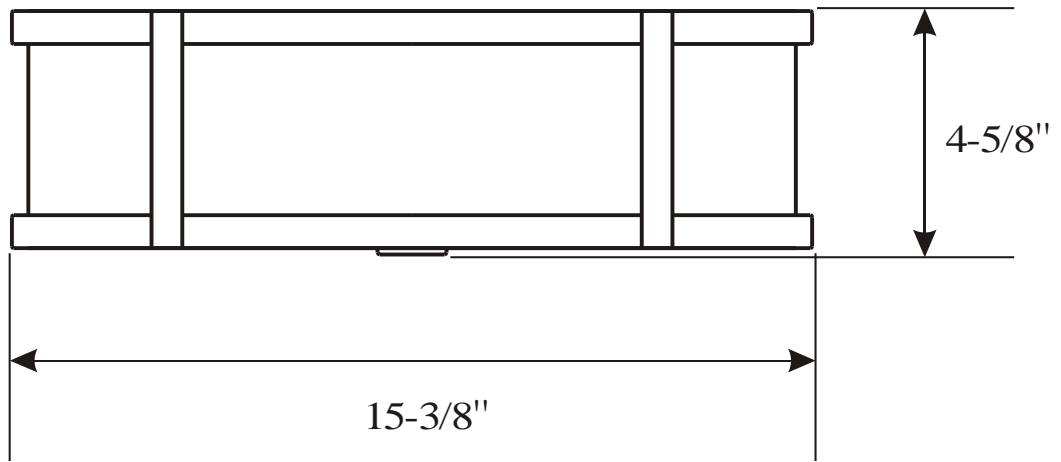

PHPL4133ANPE/AGBR