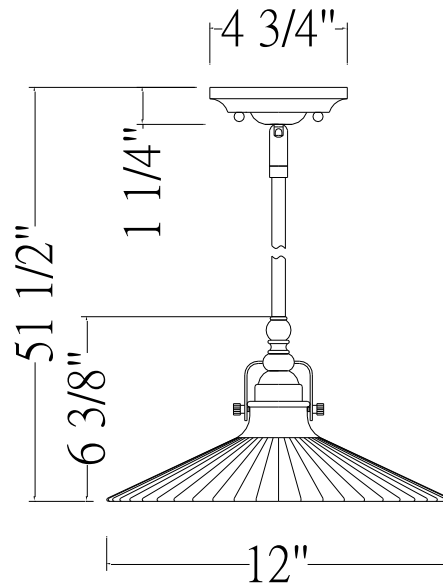

PARK HARBOR™

PHPL6321ORBR/AB