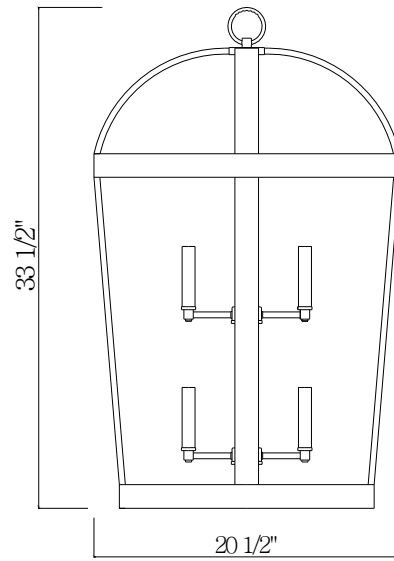

# PARK HARBOR™

Pendant

PHPL6398ORBR/AB

- 8-Light Pendant in Oil Rubbed Bronze and Antique Brass
- No glass
- No special tools needed for assembly
- Dimmable: NO
- ETL Listed: Yes
- ETL Rating: Dry location
- Wattage:

PHPL6398ORBR/AB: Uses eight 60W candelabra base lamps max

PARK HARBOR™

PHPL6398ORBR/AB