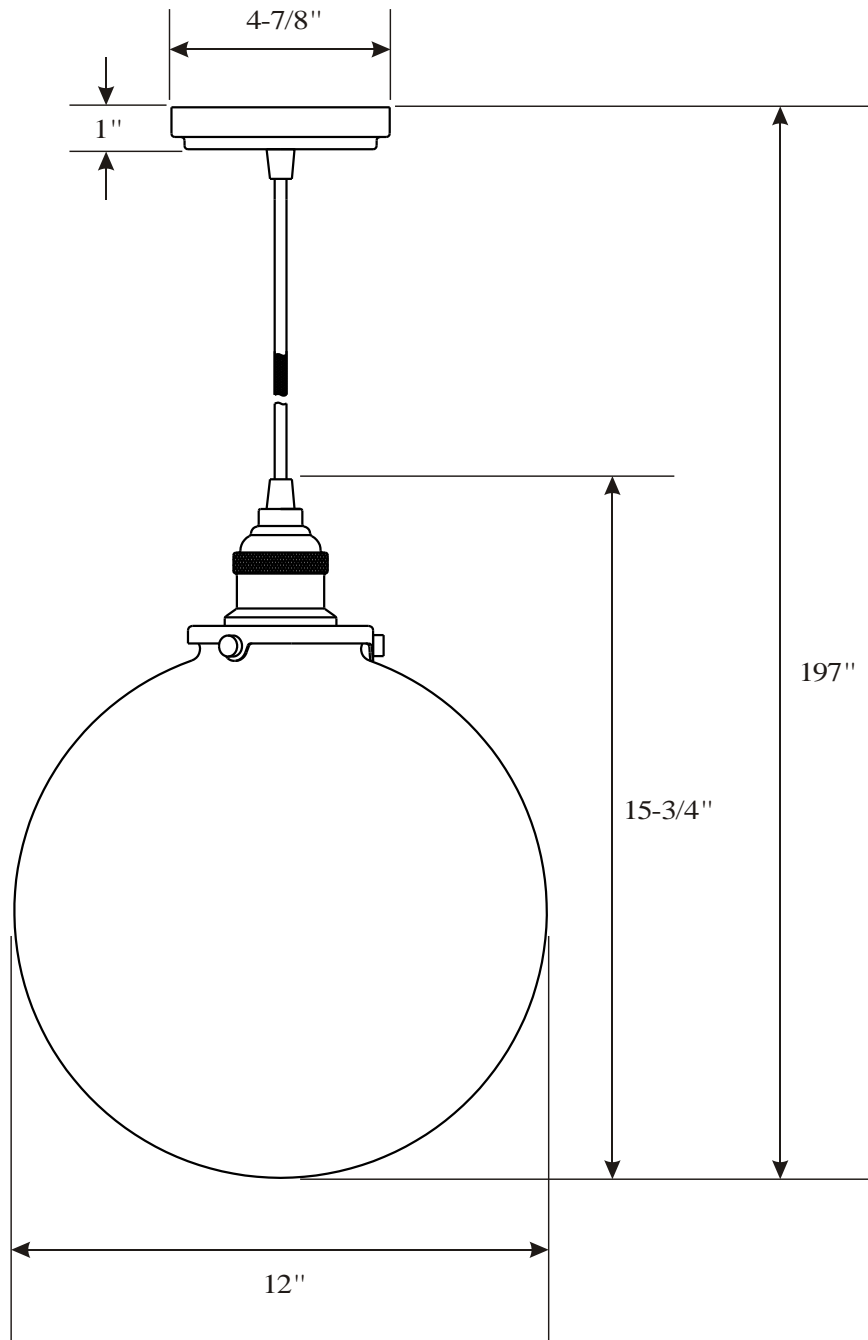

PARK HARBOR™

Pendant

PHPL6571PN/BN/ORB/AGBR
PHPL6571CGLS/WGLS

- 1 -Light Pendant in Polished Nickel, Brushed Nickel, Oil Rubbed Bronze or Aged Brass
- Pair with Clear (PHPL6571CGLS) or Etched White Glass (PHPL6571CGLS/WGLS)
- This fixture and glass sold separately
- No special tools needed for assembly
- Wattage:

PHPL6571PN/BN/ORB/AGBR: Uses one ST58 60W medium base lamps max

PHPL6571PN/BN/ORB/AGBR
PHPL6571GLS/WGLS