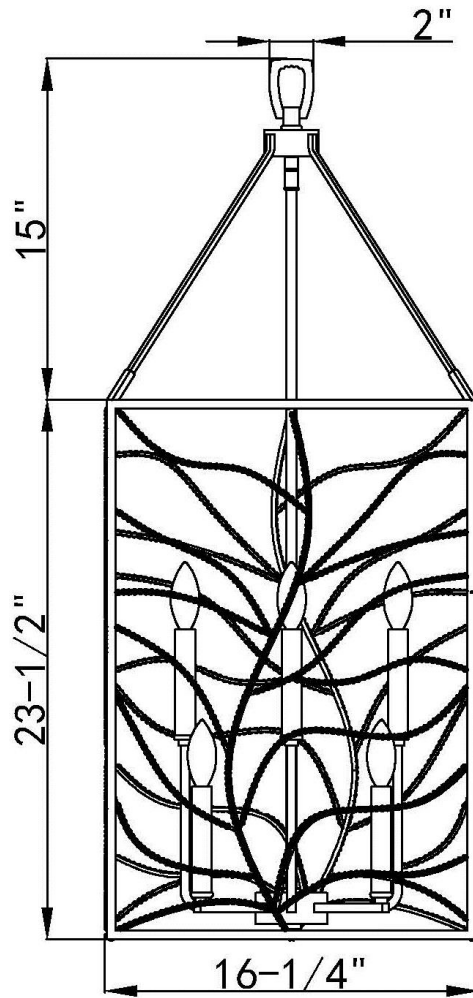

PHPL6269ASL