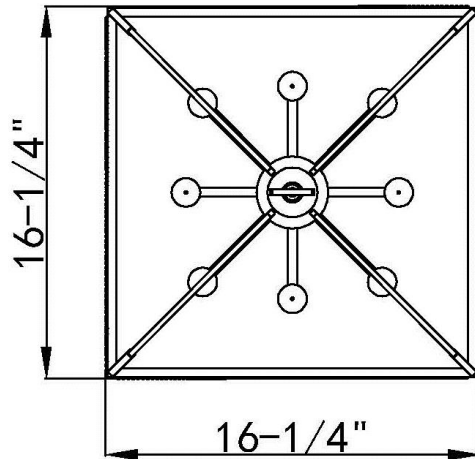

PHPL6269ASL