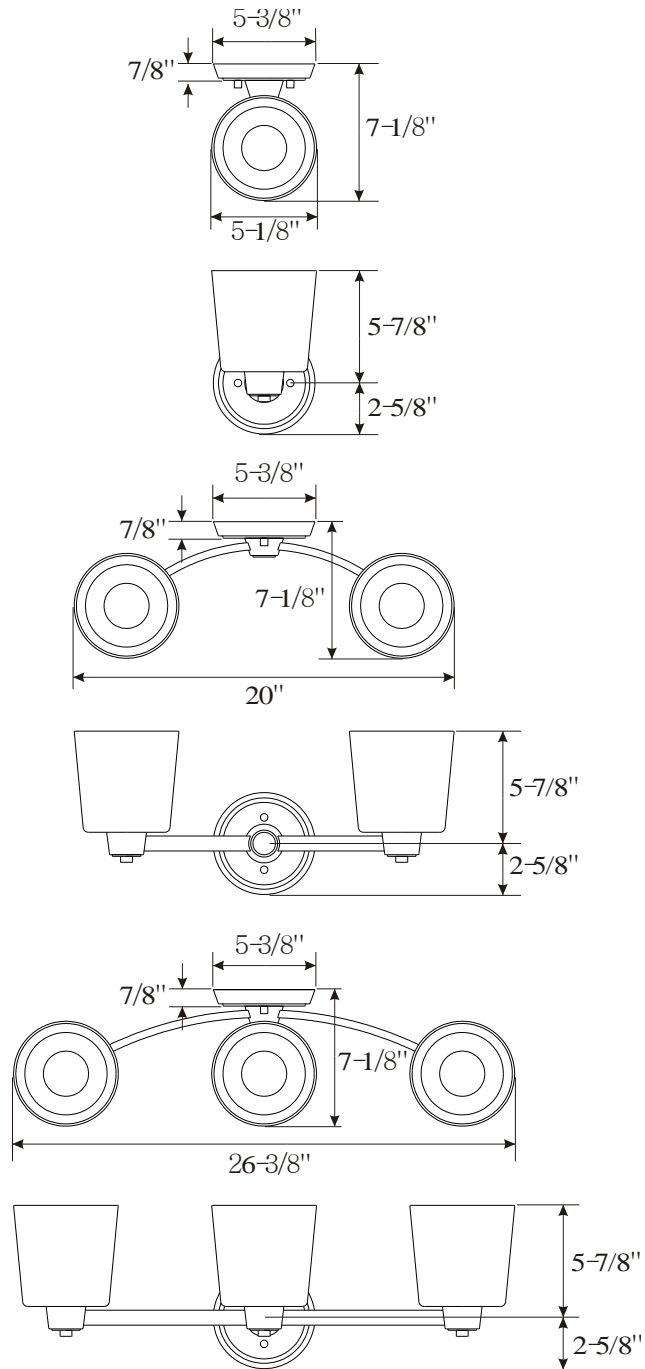

PARK HARBOR™

Windsor Gate Vanity Light

PHVL3001BN/PC
PHVL3002BN/PC
PHVL3003BN/PC

- 1, 2 or 3-Light Vanity Light in Brushed Nickel or Polished Chrome
- No special tools needed for assembly
- Mount in up or down position
- Wattage:
 - PHVL3001BN/PC: Uses one 100W medium base lamp max
 - PHVL3002BN/PC: Uses two 100W medium base lamps max
 - PHVL3003BN/PC: Uses three 100W medium base lamps max

See dimensional drawing on back.

© 2017 Ferguson Enterprises, Inc. 00000 06/2017

PARKHARBORLIGHTING.COM

PHVL3001BN/PC

PHVL3002BN/PC

PHVL3003BN/PC