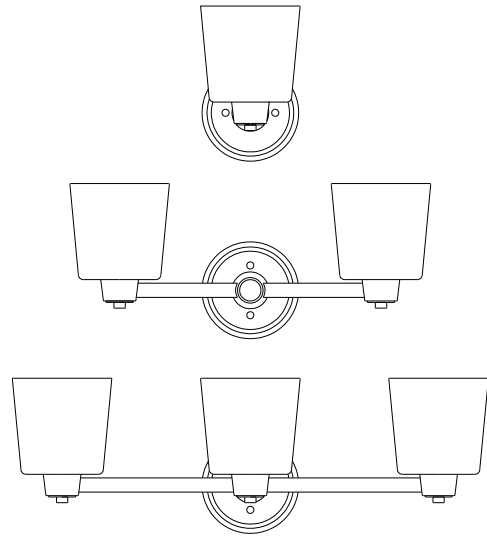

PARK HARBOR™

Windsor Gate Vanity Light

PHVL3001BN/PC
PHVL3002BN/PC
PHVL3003BN/PC

- 1, 2 or 3-Light Vanity Light in Brushed Nickel or Polished Chrome
- No special tools needed for assembly
- Mount in up or down position
- Wattage:
 - PHVL3001BN/PC: Uses one 100W medium base lamp max
 - PHVL3002BN/PC: Uses two 100W medium base lamps max
 - PHVL3003BN/PC: Uses three 100W medium base lamps max