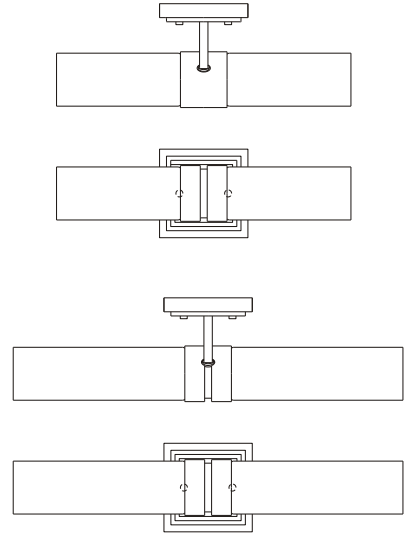

## Como Vanity Light

PHVL2102BN/PN/PC  
PHVL2102LBN/PN/PC

- 2-Light Vanity Light in Brushed Nickel, Polished Nickel or Polished Chrome
- No special tools needed for assembly
- Mount in up or down position
- Wattage:
  - PHVL2102BN/PN/PC
  - PHVL2102LBN/PN/PC