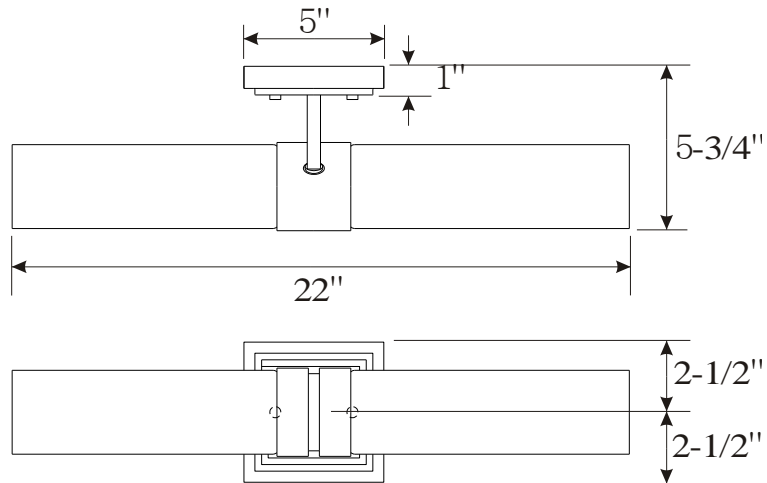

PHVL2102BN/PN/PC
PHVL2102LBN/PN/PC