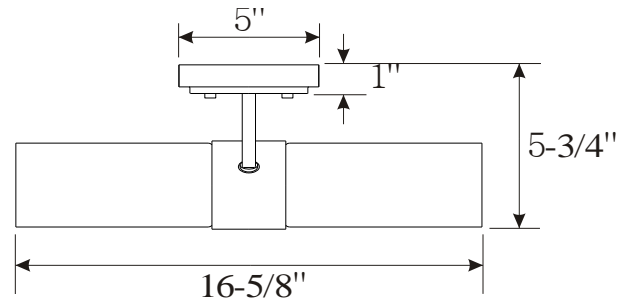

PHVL2102BN/PN/PC
PHVL2102LBN/PN/PC