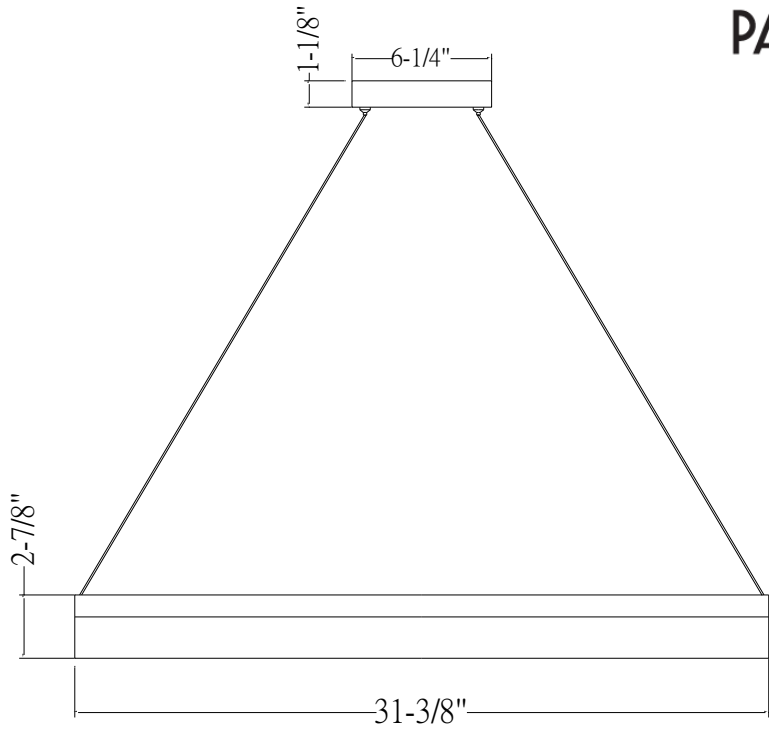

PARK HARBOR™

PHHL6370LEDMASI