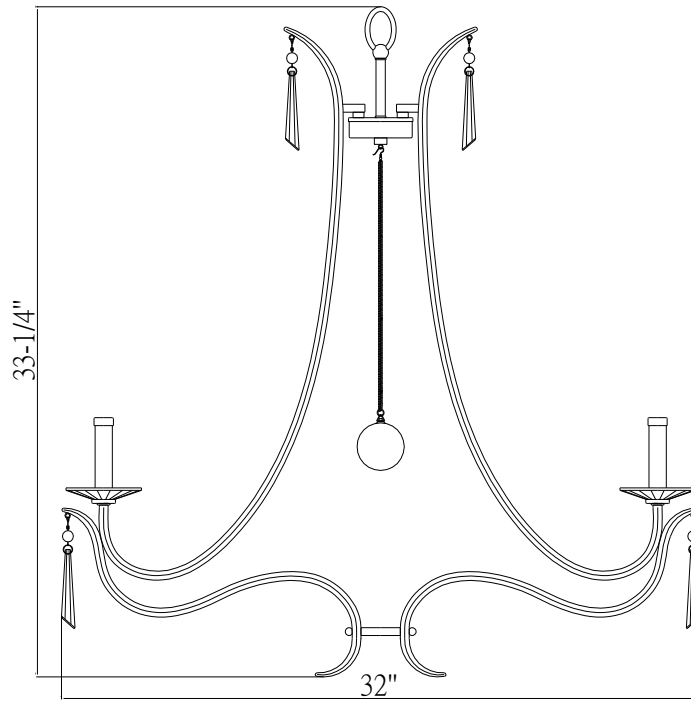

PARK HARBOR™

Chandelier

PHHL6258MH

- 8- Light Chandelier in Mahogany
- No special tools needed for assembly
- Wattage
PHHL6258MH: Uses eight 60w candelabra base lamps max

PARK HARBOR™

PHHL6258MH