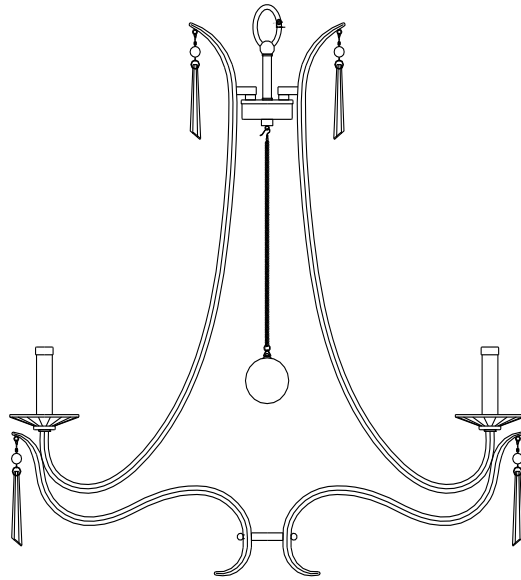

PARK HARBOR™

Chandelier

PHHL6258MH

- 8- Light Chandelier in Mahogany
- No special tools needed for assembly
- Wattage
PHHL6258MH: Uses eight 60w candelabra base lamps max

PARK HARBOR™

PHHL6258MH