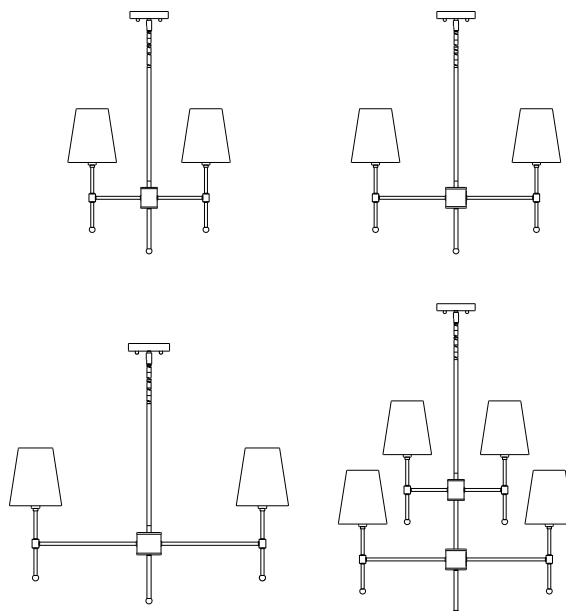

## Beatty Chandelier

PHHL6084BKAB/PN

PHHL6086BKAB/PN

PHHL6088BKAB/PN

PHHL6089BKAB/PN

- 4, 6, 8 or 9-Light Chandelier in Two tones (Black + Antique Brass) or Polished Nickel
- No special tools needed for assembly
- Wattage:

PHHL6084BKAB/PN: Uses four 60W candelabra base lamps max

PHHL6086BKAB/PN: Uses six 60W candelabra base lamps max

PHHL6088BKAB/PN: Uses eight 60W candelabra base lamps max

PHHL6089BKAB/PN: Uses nine 60W candelabra base lamps max