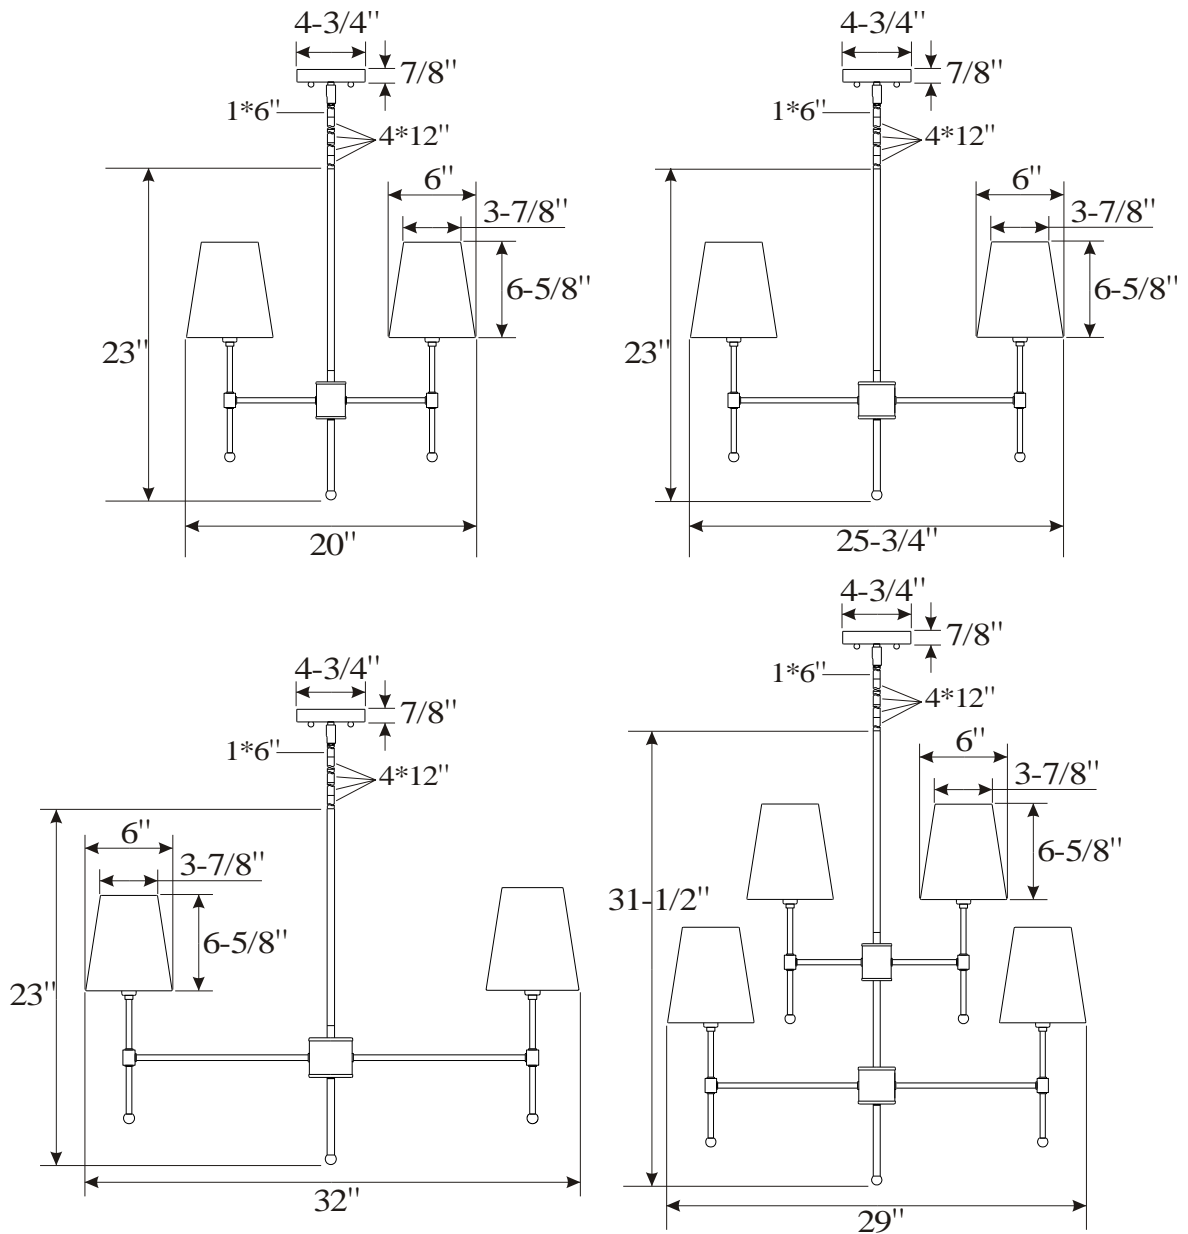

PHHL6084BKAB/PN: Uses four 60W candelabra base lamps max

PHHL6086BKAB/PN: Uses six 60W candelabra base lamps max

PHHL6088BKAB/PN: Uses eight 60W candelabra base lamps max

PHHL6089BKAB/PN: Uses nine 60W candelabra base lamps max

See dimensional drawing on back.

© 2017 Ferguson Enterprises, Inc. 00000 06/2017

PARKHARBORLIGHTING.COM

PHHL6084BKAB/PN  
 PHHL6086BKAB/PN  
 PHHL6088BKAB/PN  
 PHHL6089BKAB/PN