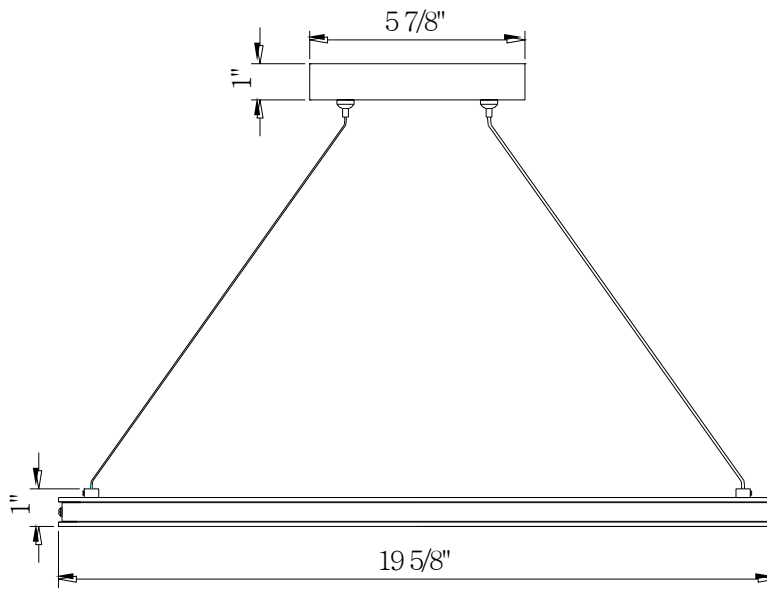

PARK HARBOR™

PHHL636LEDBN