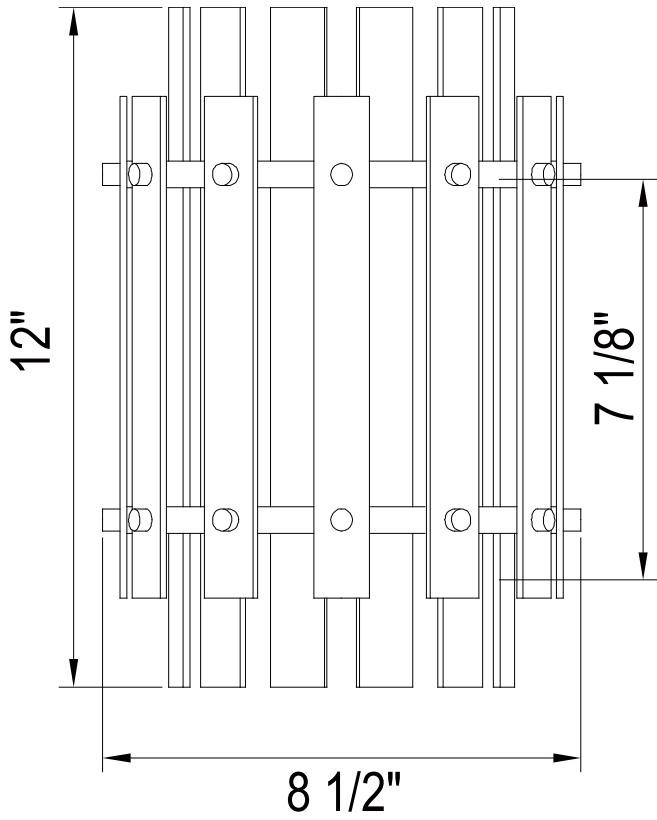

PARK HARBOR™

Sea Glass Sconce

PHWL3192BN

- 1- Light Sconce in Brushed Nickel
- No special tools needed for assembly
- Mount in up or down position
- Wattage: Uses one 60W candelabra base lamp max

PHWL3192BN