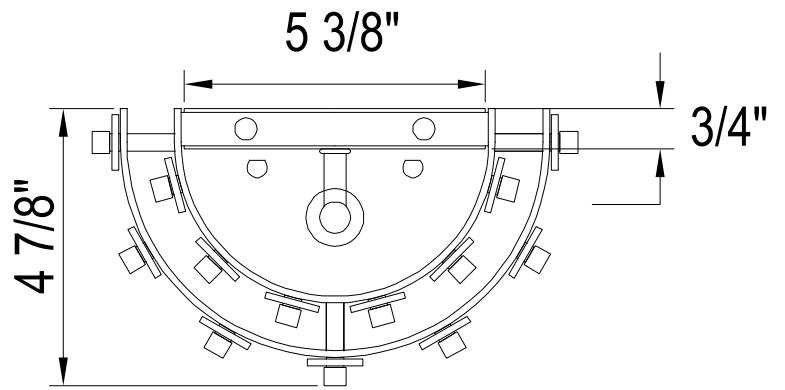

PARK HARBOR™

Sea Glass Sconce

PHWL3192BN

- 1- Light Sconce in Brushed Nickel
- No special tools needed for assembly
- Mount in up or down position
- Wattage: Uses one 60W candelabra base lamp max

PHWL3192BN