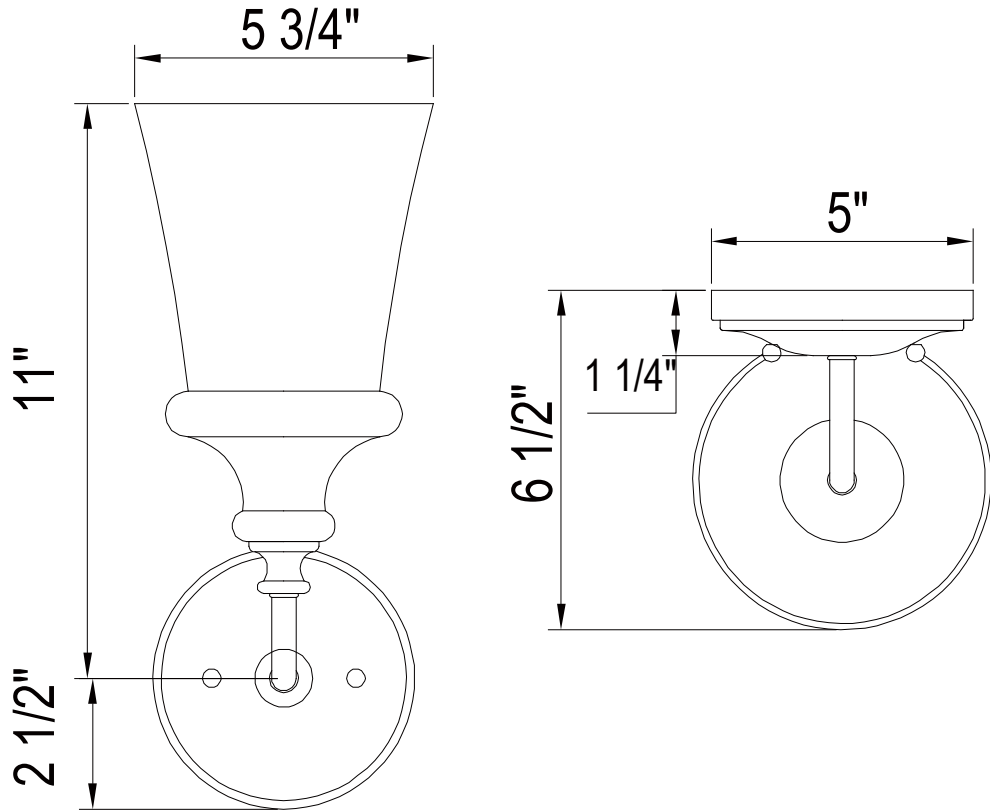

PARK HARBOR™

Milford Sconce

PHWL3181BN/ORB

- 1- Light Sconce in Brushed Nickel or Oil Rubbed Bronze
- No special tools needed for assembly
- Mount in up or down position
- Wattage: Uses one 100W medium base lamp max

PHWL3181BN/ORB