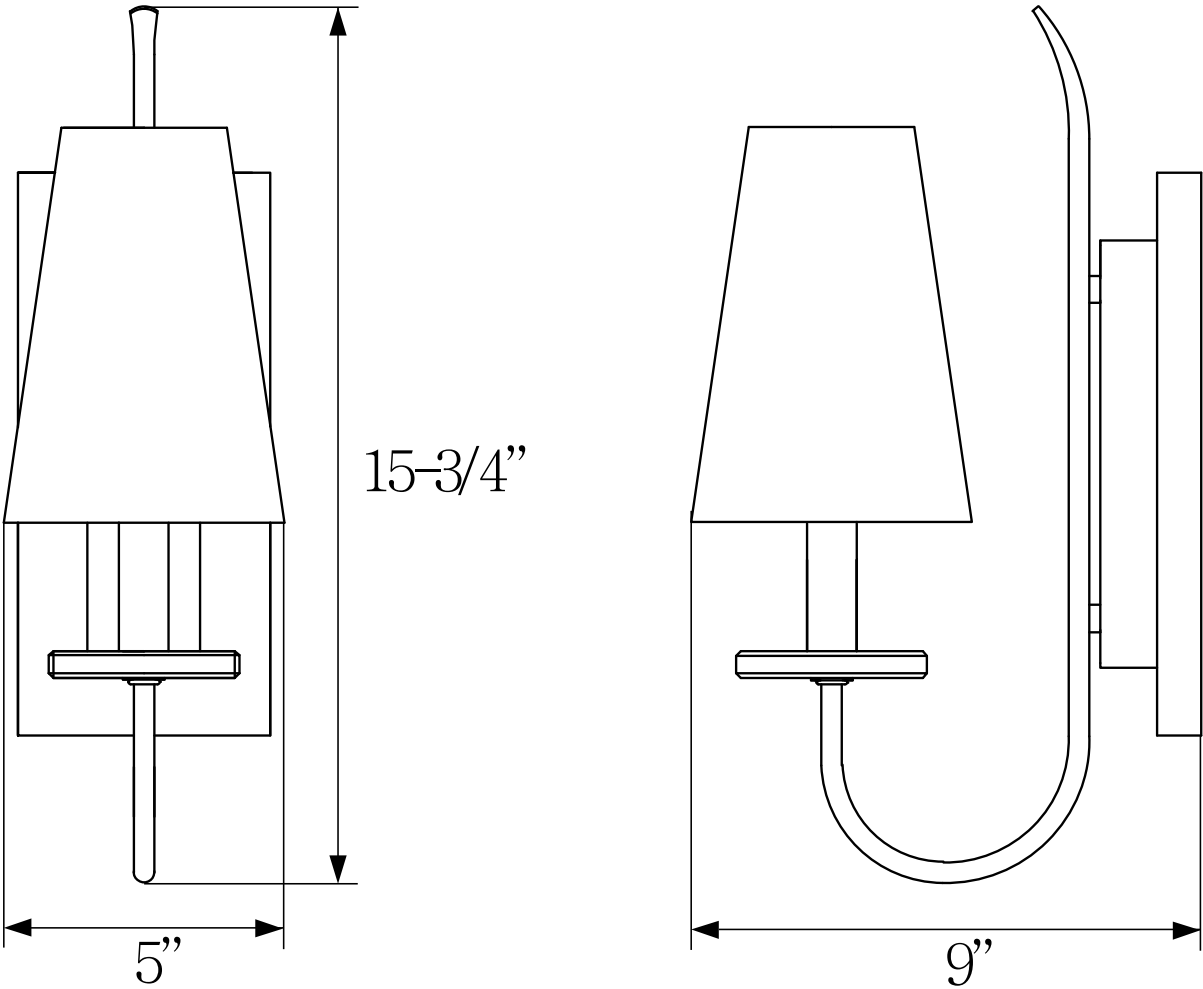

PHWL3141BN/PC