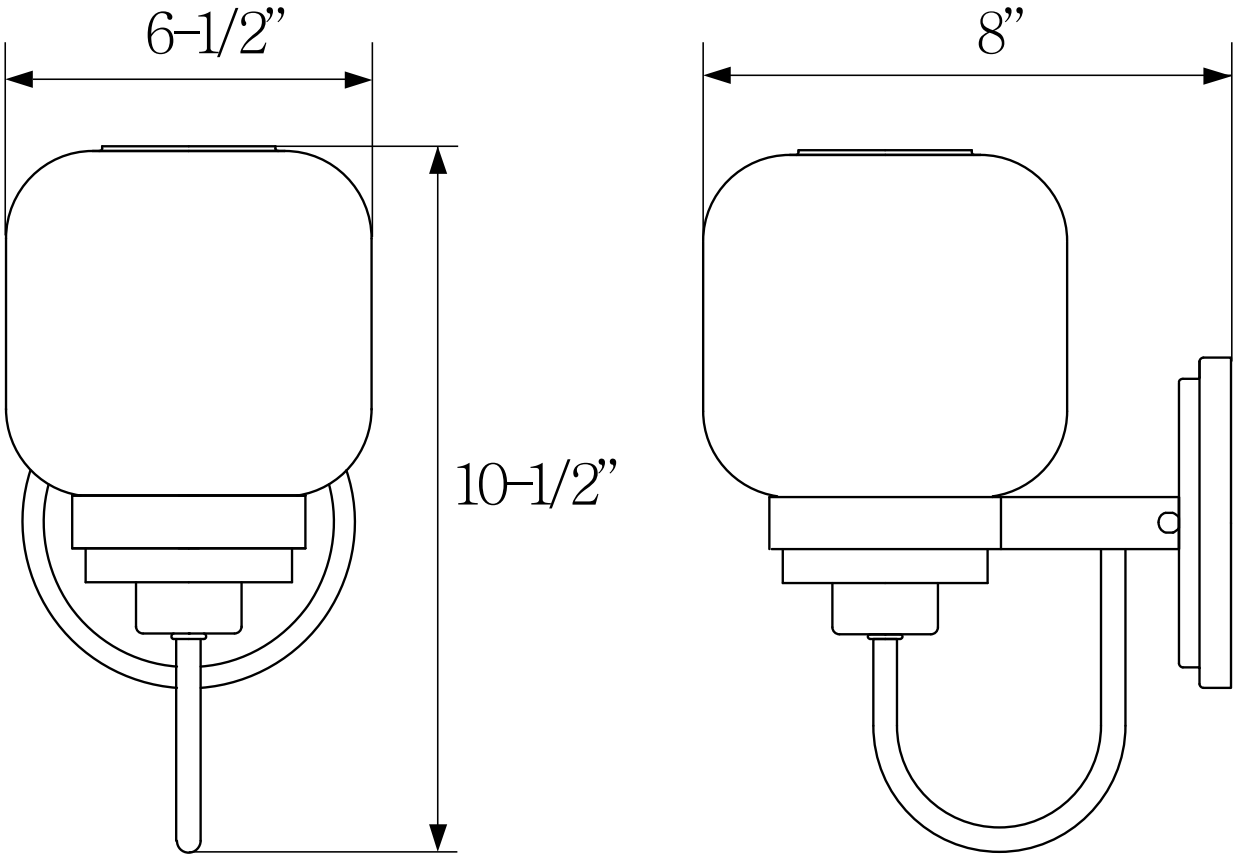

PHWL3131BN/ORB