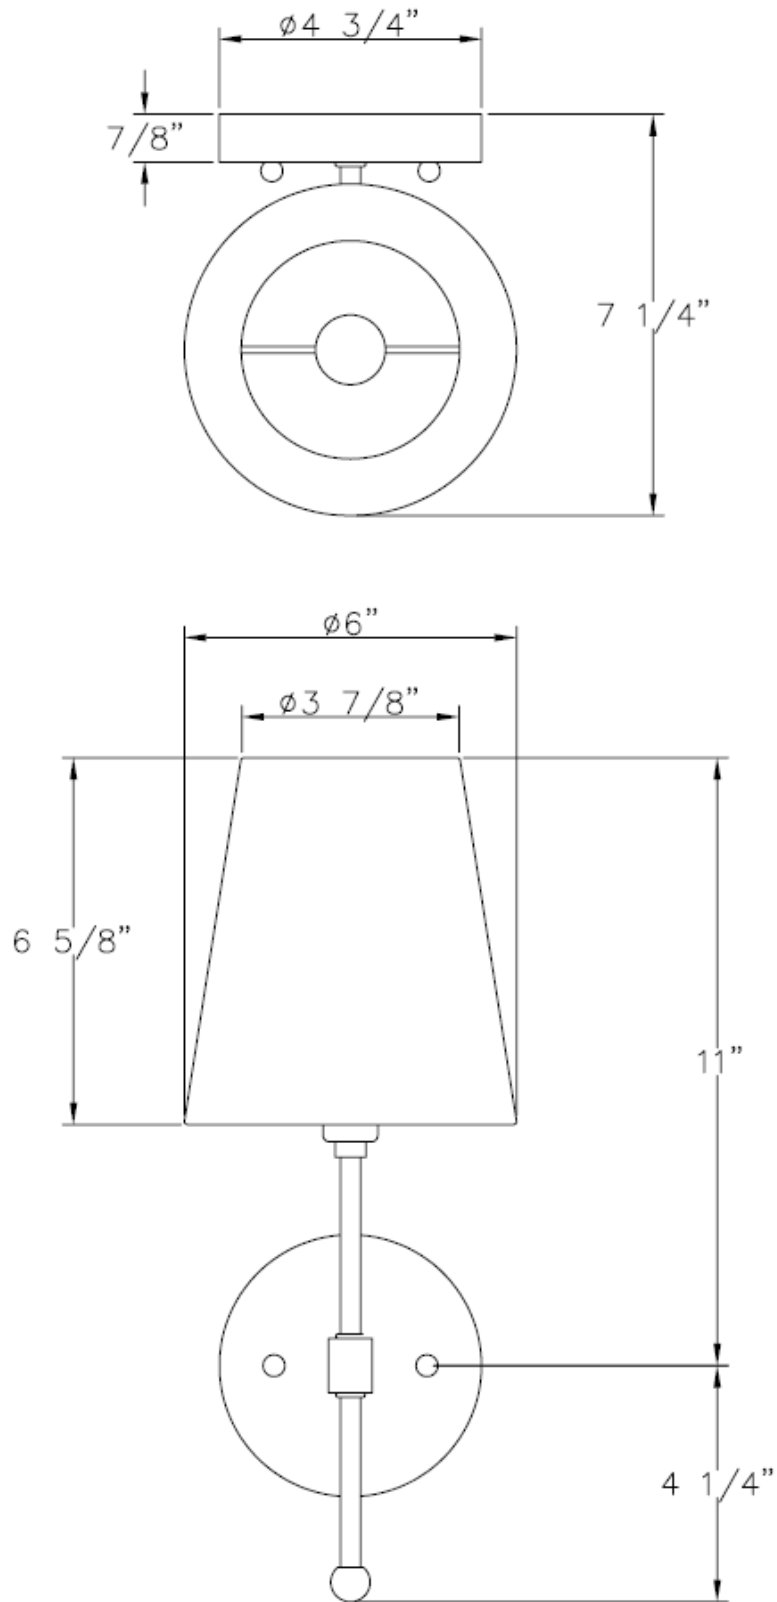

PARK HARBOR™

Beatty Sconce

PHWL3071BKAB/PN

- 1-Light Sconce in Two tones (Black + Antique Brass) or Polished Nickel
- No special tools needed for assembly
- Mount in up position
- Wattage: Uses one 60W candelabra base lamp max

PHWL3071BKAB/PN