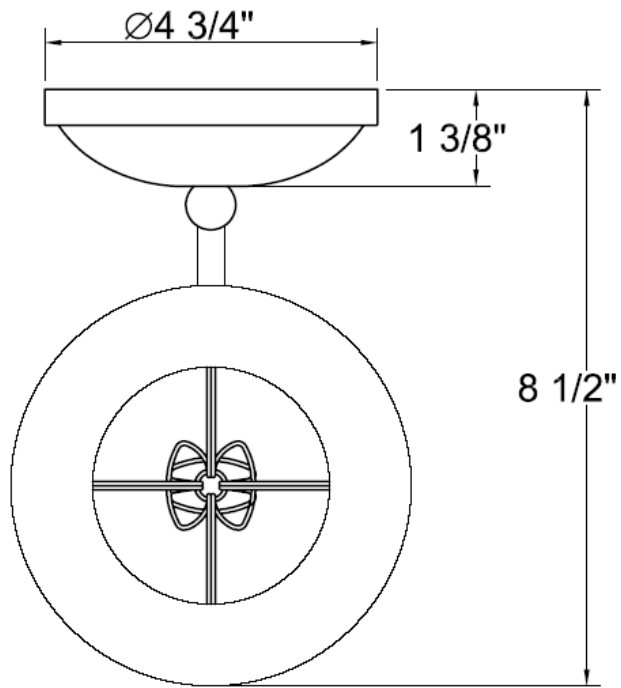

PHWL3001PN