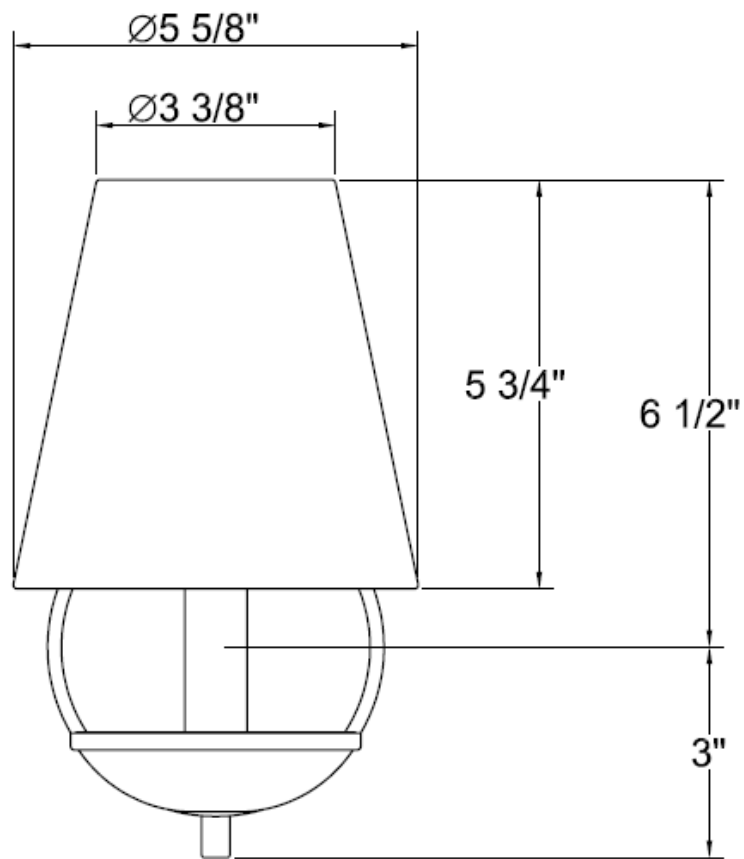

PHWL3001PN