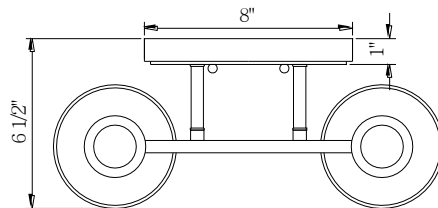

PHVL2262PC