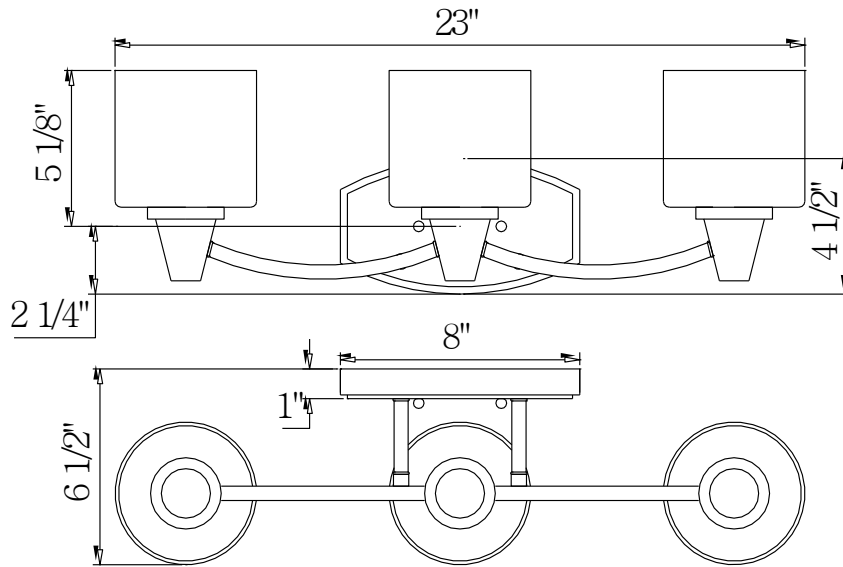

PARK HARBOR™

PHVL2263PC