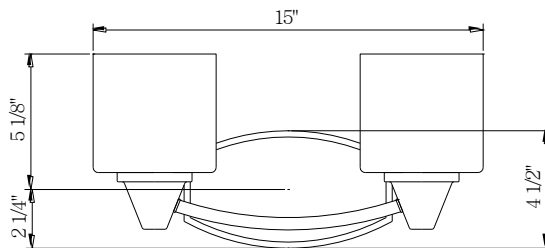

PHVL2262PC