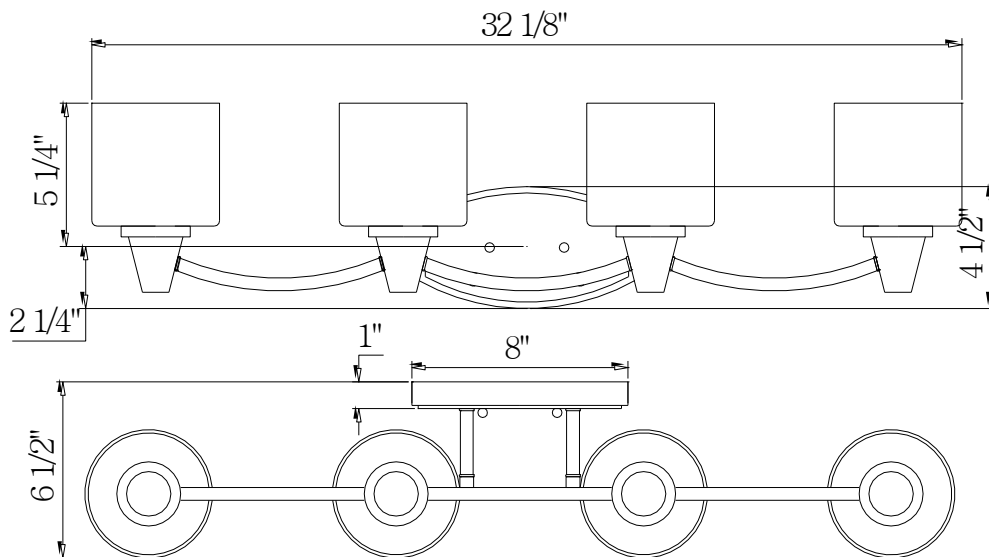

PHVL2264PC