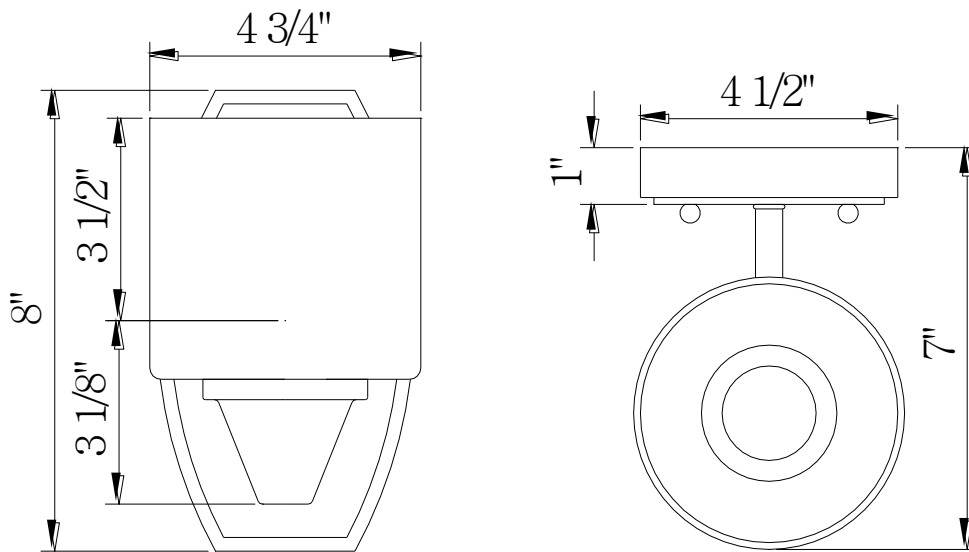

PARK HARBOR™

PHVL2261PC