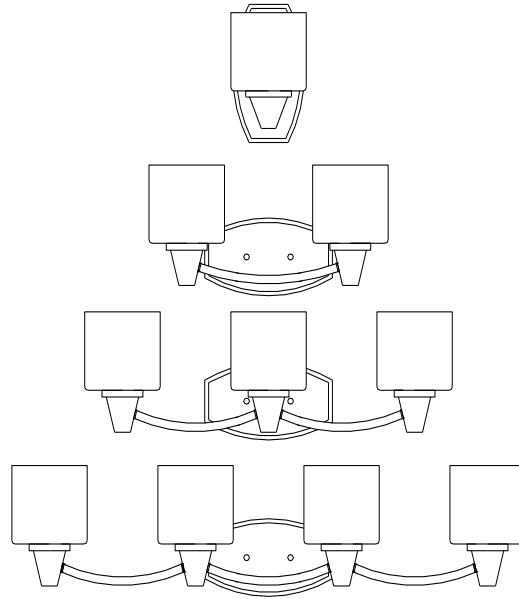

PARK HARBOR™

Eastover
Vanity Light

PHVL2261PC

PHVL2262PC

PHVL2263PC

PHVL2264PC

- 1,2,3, or 4- Vanity Light Bath in Polished Chrome
- Mount in up or down position
- No special tools needed for assembly
- Wattage
 - PHVL2261PC: Uses one 100w medium base lamp max
 - PHVL2262PC: Uses two 100w medium base lamp max
 - PHVL2263PC: Uses three 100w medium base lamp max
 - PHVL2264PC: Uses four 100w medium base lamp max

PARK HARBOR™

PHVL2261PC

PHVL2262PC

PARK HARBOR™

PHVL2263PC

PHVL2264PC