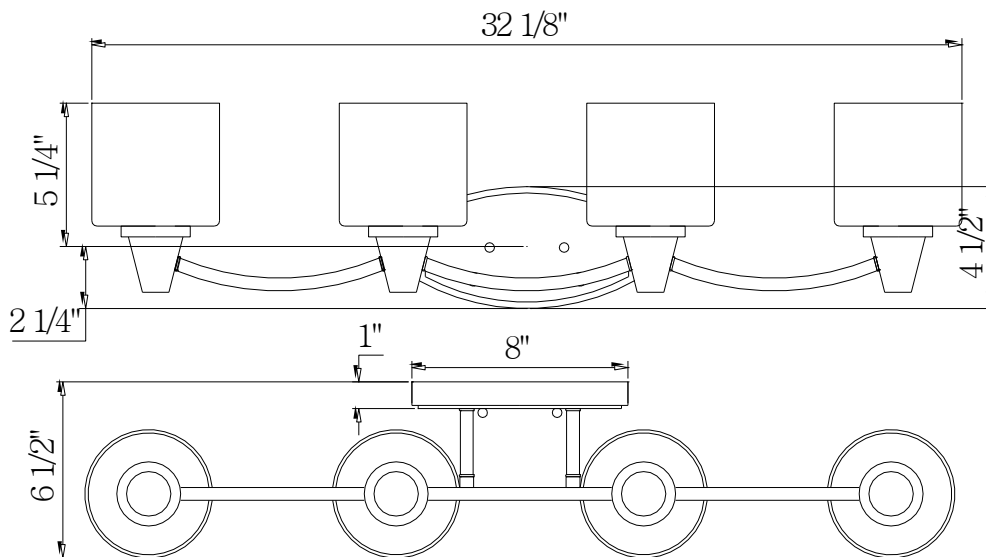

PHVL2264PC