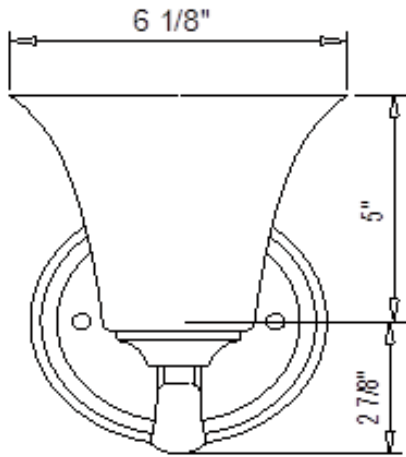

PHVL2251BN/PC/ORB
PHVL2252BN/PC/ORB