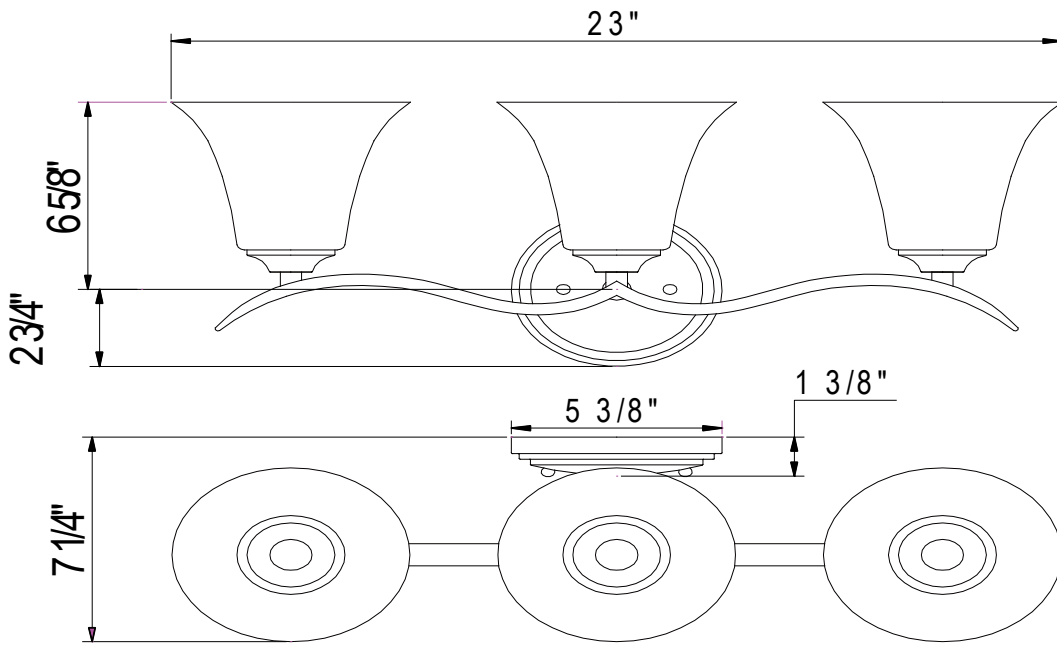

PHVL2253BN/PC/ORB
PHVL2254BN/PC/ORB