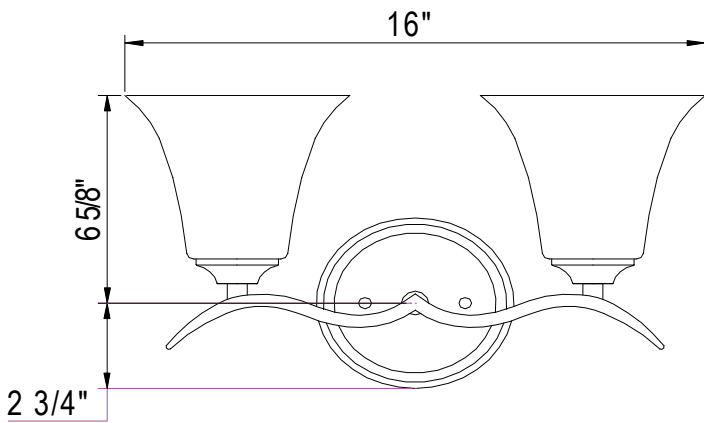

PHVL2251BN/PC/ORB
PHVL2252BN/PC/ORB