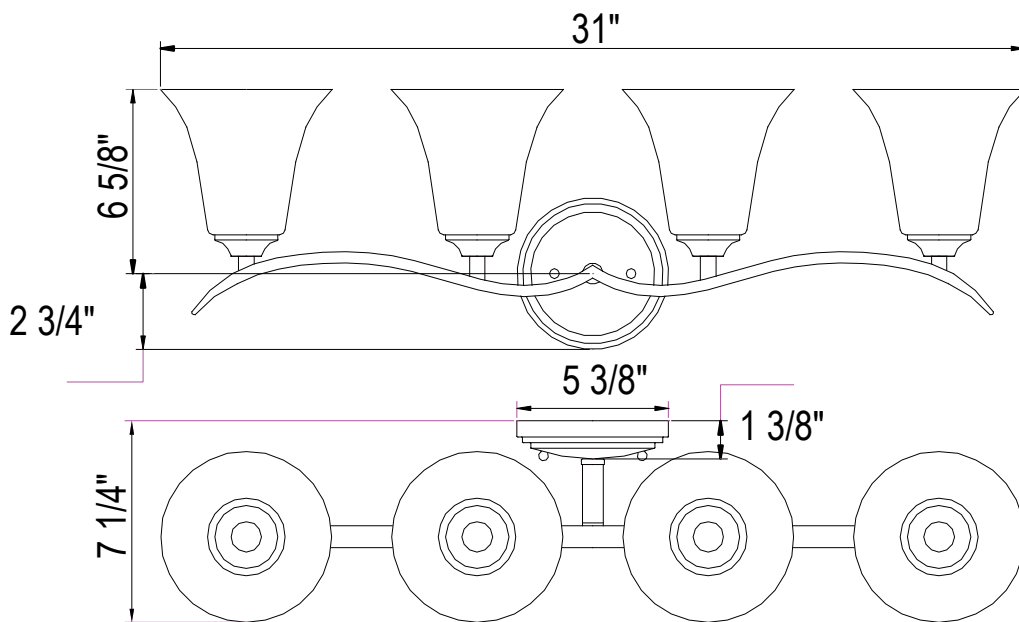

PHVL2253BN/PC/ORB
PHVL2254BN/PC/ORB