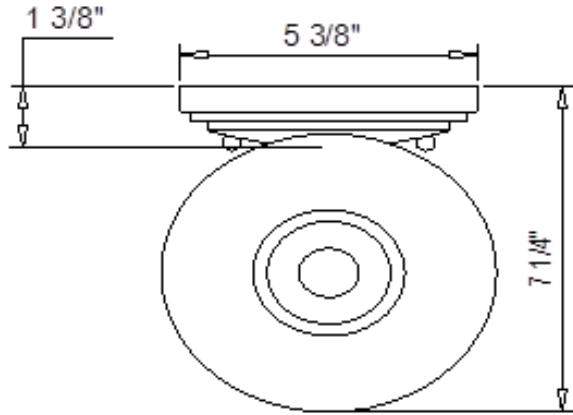

PHVL2251BN/PC/ORB
PHVL2252BN/PC/ORB