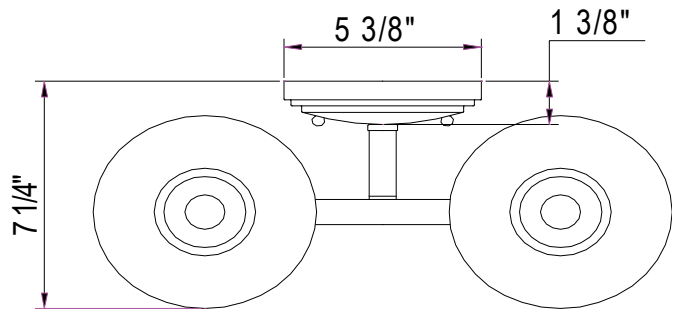

PHVL2251BN/PC/ORB
PHVL2252BN/PC/ORB