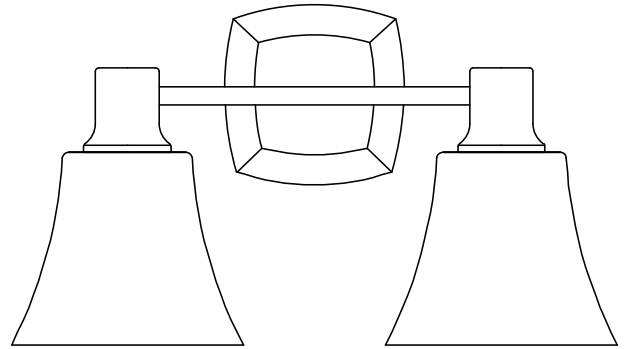

PARK HARBOR™

Southern Shores Vanity Light

PHVL2222BN/ORB/PC/PN

- . 2-Light Vanity Light in Brushed Nickel, Oil Rubbed Bronze, Polished Chrome, or Polished Nickel
- . No special tools needed for assembly
- . Mount in up or down position
- . Wattage: Uses two 100W medium base lamp max