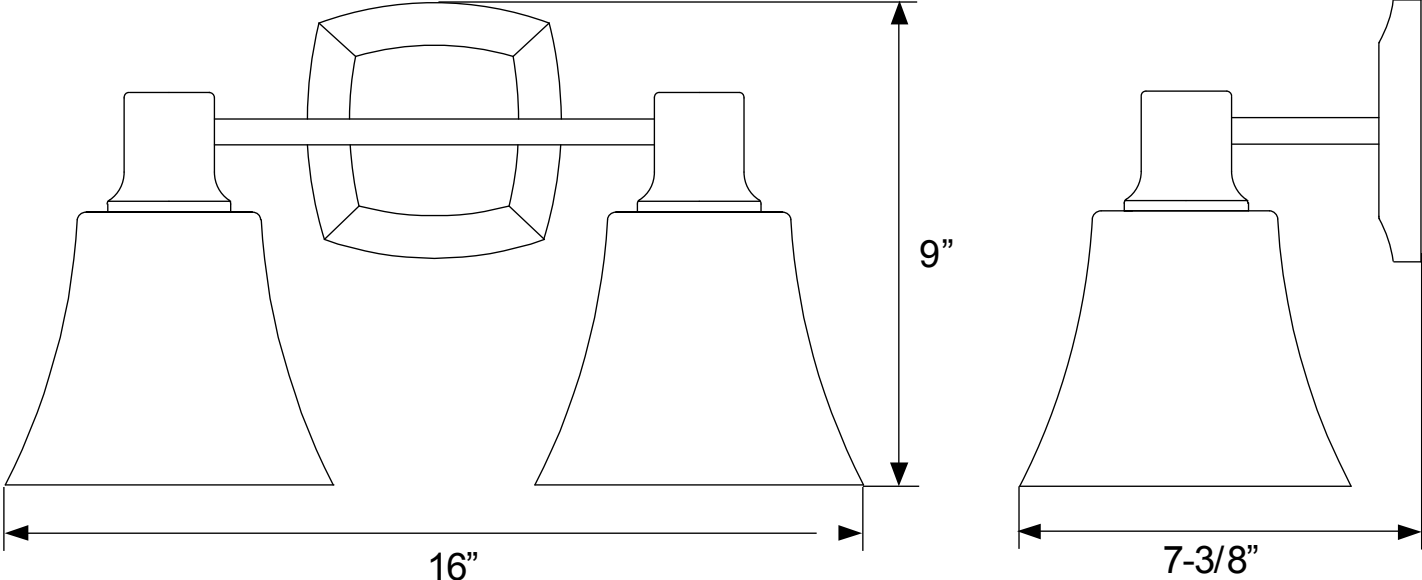

PHVL2222BN/ORB/PC/PN