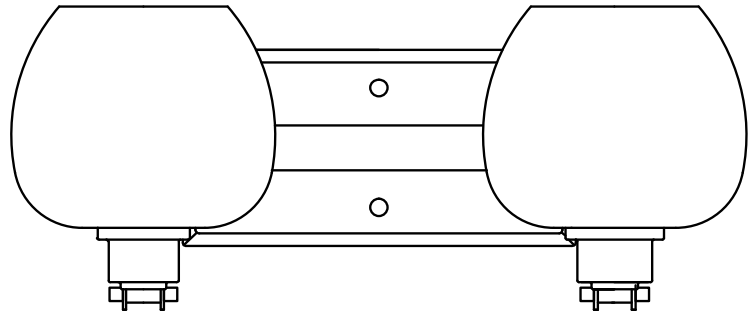

## Worsham Vanity Light

PHVL2202BN/ORB

- . 2-Light Vanity Light in Brushed Nickel or Oil Rubbed Bronze
- . No special tools needed for assembly
- . Mount in up or down position
- . Wattage: Uses two 100W medium base lamps max