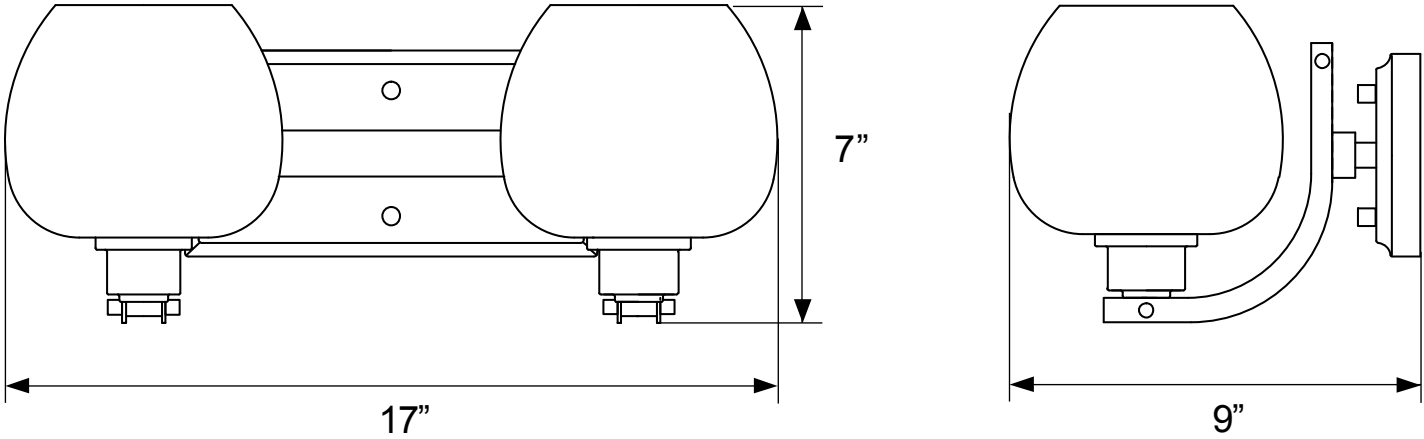

PHVL2202BN/ORB