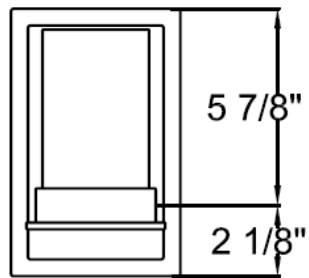

Vanity Light

VL2151PC

- 1 Light Vanity Light in Polished Chrome
- Opal Etched Glass
- No special tools needed for assembly
- Mount position: Up or down
- Certification:

UL/CUL

Damp Location Only

- Backplate dimensions : L 8" x W 4-3/4" x D1"
- Wattage:

VL2151PC: Uses one 100W medium based lamp max

See dimensional drawing on back.

VL2151 PC