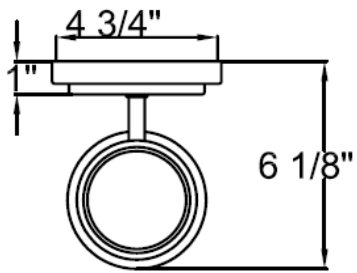

Vanity Light

VL2151PC

- 1 Light Vanity Light in Polished Chrome
- Opal Etched Glass
- No special tools needed for assembly
- Mount position: Up or down
- Certification:

UL/CUL

Damp Location Only

- Backplate dimensions : L 8" x W 4-3/4" x D1"
- Wattage:

VL2151PC: Uses one 100W medium based lamp max

See dimensional drawing on back.

VL2151 PC