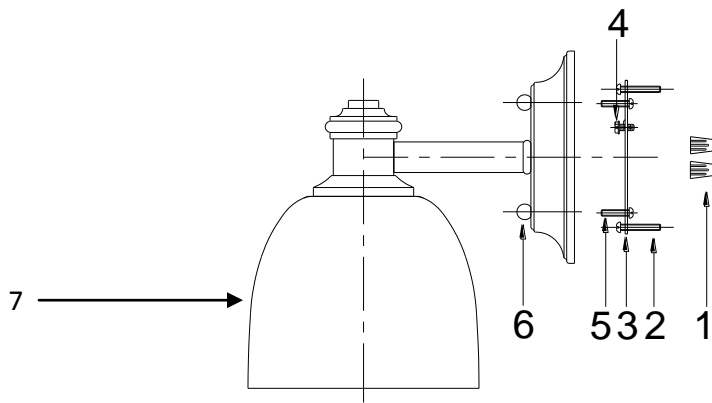

# PARK HARBOR™

PHVL2131/2132/2133 BN/BRZ/PN

Peebles Parts Breakdown

No.	Part Name	Spanish	French	Part No.
1	Wire connectors (2pcs)	Conector de cable (2pcs)	Capuchon de connexion (2pcs)	PHSP213HDWRBRZWTY PHSP213HDWRPNWTY PHSP213HDWRBNWTY
2	Screw(2pcs)	Tornillo (2pcs)	Vis (2pcs)	
3	Mounting bar(1pc)	Barra de montaje (1pc)	Barrette de fixation (1pc)	
4	Ground screw (1pc)	Tornillo a tierra (1pc)	Vis de borne de terre (1pc)	
5	Screw (1pc)	Tornillo (1pc)	Vis (1pc)	
6	Finial(2pcs)	Remate (2pcs)	Faîteau (2pcs)	
7	Glass (1pc)	Vidrio (1pc)	Verre (1pc)	PHSP213GLSWTY