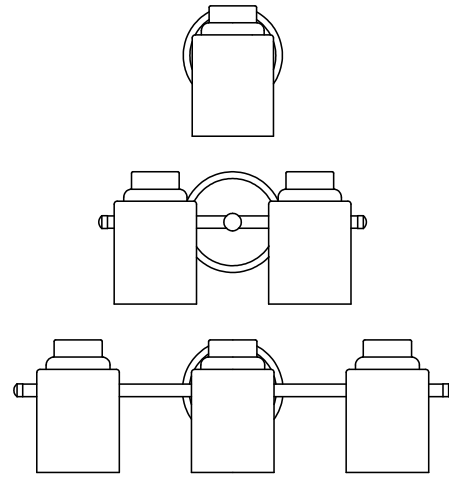

PARK HARBOR™

PHVL2011/2012/2013PC

Thompson Parts Breakdown

No.	Part Name	Spanish	French	Part No.
1	Wire connector (2pc)	Conector de cable (2pc)	Capuchon de connexion (2pc)	PHSPRHDWR1WTY
2	Screw (2pcs)	Tornillo (2pcs)	Vis (2pcs)	
3	Glass (1,2 or 3pcs)	Vidrio (1,2 or 3pcs)	Verre (1,2 or 3pcs)	PHSP201GLSWTY