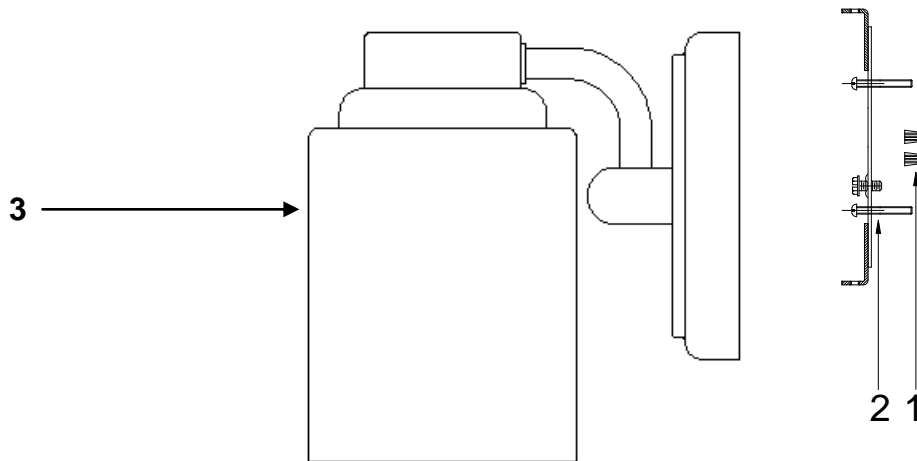

PARK HARBOR™

PHVL2011/2012/2013PC

Thompson Parts Breakdown

No.	Part Name	Spanish	French	Part No.
1	Wire connector (2pc)	Conector de cable (2pc)	Capuchon de connexion (2pc)	PHSPRHDWR1WTY
2	Screw (2pcs)	Tornillo (2pcs)	Vis (2pcs)	
3	Glass (1,2 or 3pcs)	Vidrio (1,2 or 3pcs)	Verre (1,2 or 3pcs)	PHSP201GLSWTY