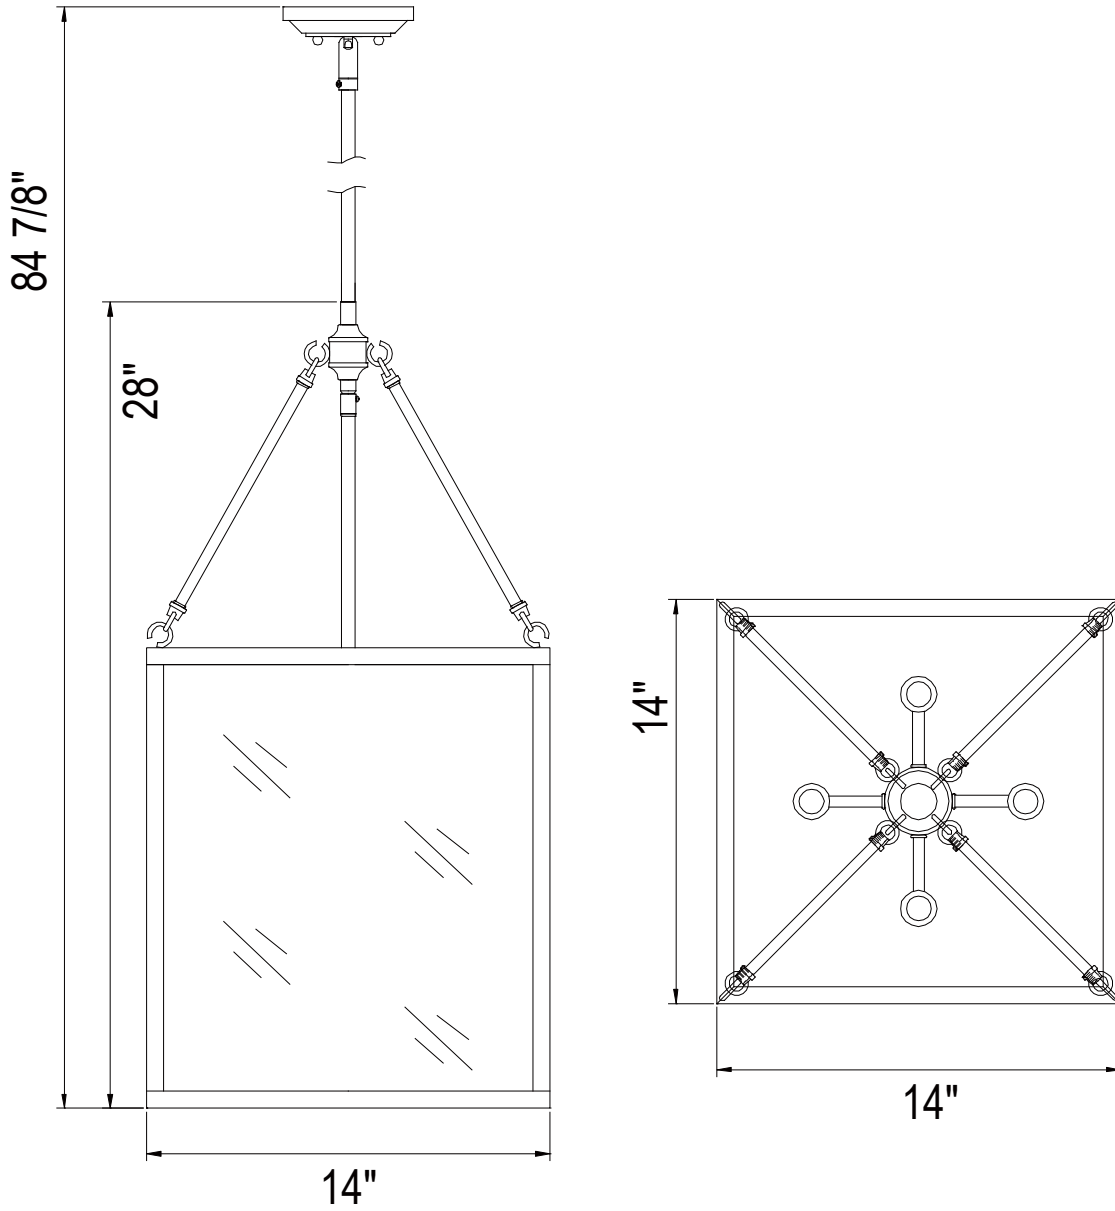

## Pendant

PHPL5694PN/GB

- 4- Light Pendant in Polished Nickel or Gilded Bronze
- No special tools needed for assembly
- Wattage: Uses four 60W candelabra base lamps max