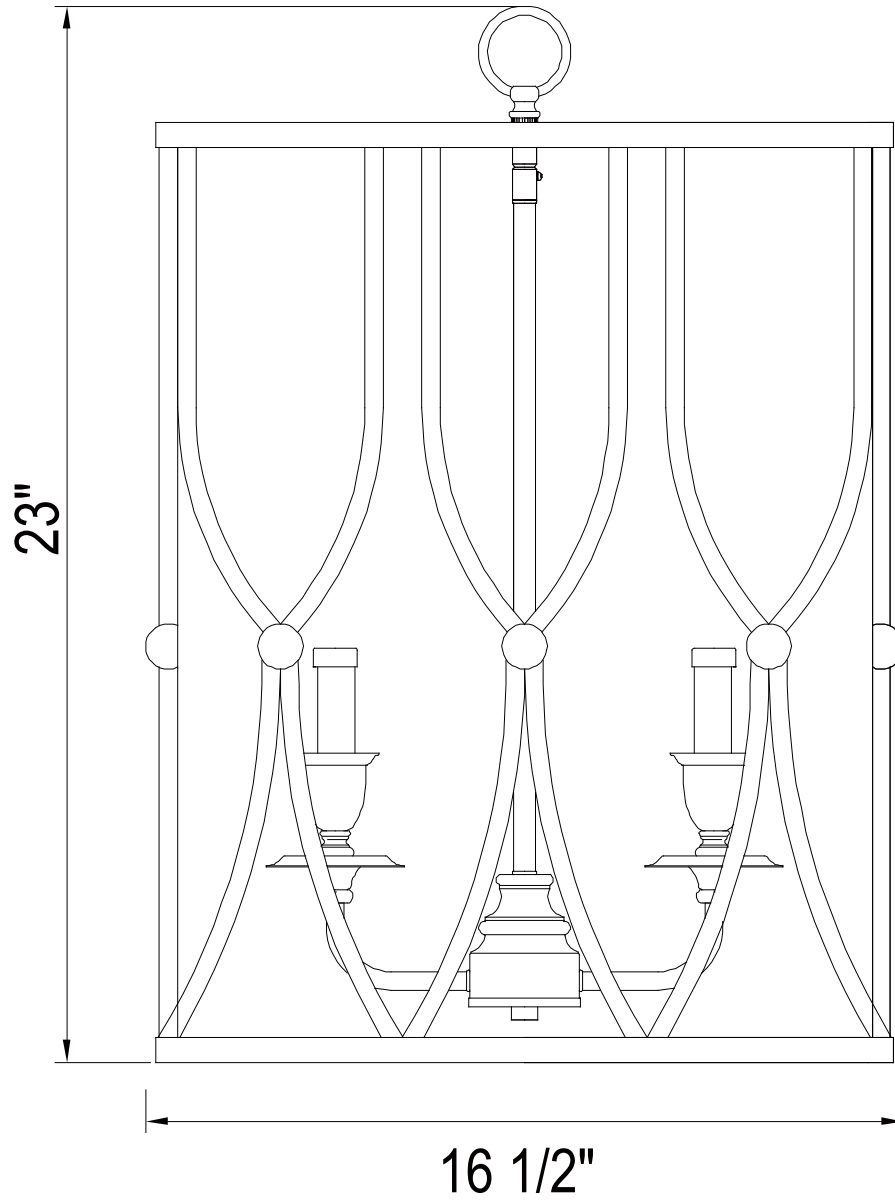

PARK HARBOR™

Pendant

PHPL5644GS

- 4- Light Pendant in Gilded Silver
- No special tools needed for assembly
- Wattage: Uses four 60W candelabra base lamps max

PHPL5644GS