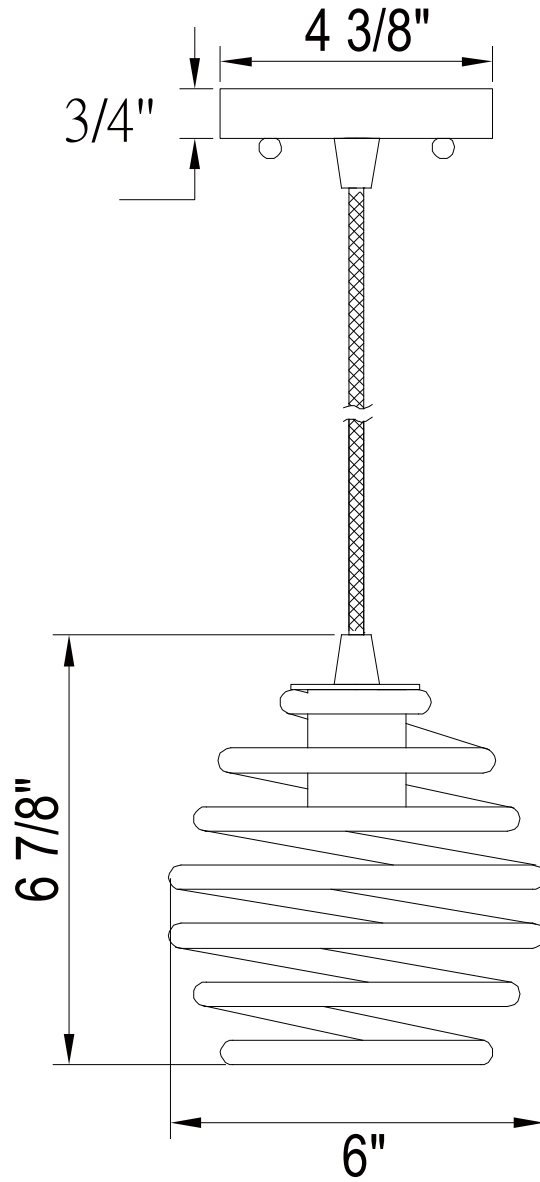

PARK HARBOR™

Mini Pendant

PHPL5601BN/PBR

- 1- Light Mini Pendant in Brushed Nickel or Painted Bronze
- No special tools needed for assembly
- Wattage: Uses one 100W medium base lamp max

PHPL5601BN/PBR