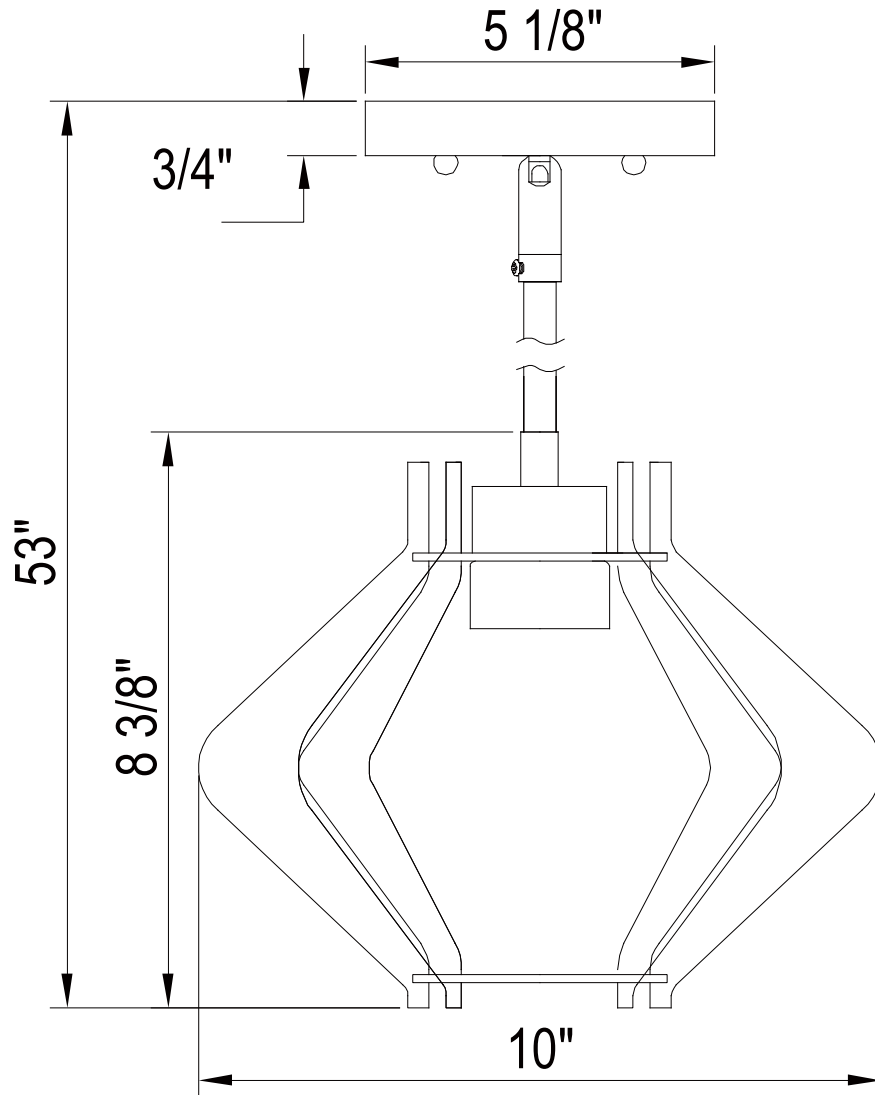

PARK HARBOR™

Pendant

PHPL5581TEXBLPN

- 1- Light Pendant in Textured Black and Polished Nickel
- No special tools needed for assembly
- Wattage: Uses one 100W medium base lamp max

PHPL5581TEXBLPN