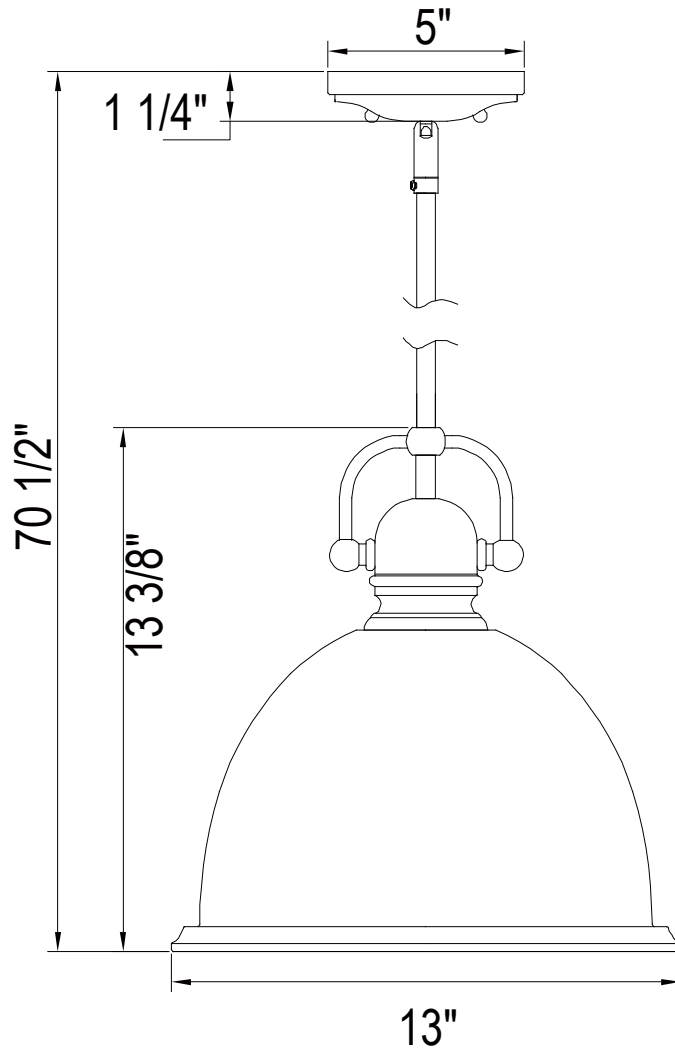

PARK HARBOR™

Pendant

PHPL5441BN/ORB

- 1- Light Pendant in Brushed Nickel or Oil Rubbed Bronze
- No special tools needed for assembly
- Wattage: Uses one 100W medium base lamp max

PHPL5441BN/ORB